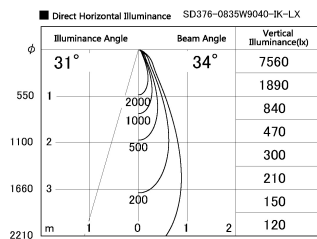

Item no. SD376-0835W9040-IK-LX

Series Name: Versa L-G Tracklight (Lens Type In-Track) (SD376-IK-LX)

Installation	Track mount
Type	
Fixture wattage	7.4W
Beam angle	34 deg
Color Temp.	4000K
CRI	Ra>90
Luminous	753 lm
Body	Die-cast aluminum alloy
Body finish	White
Trim finish	White
Reflector finish	N/A
IP Rate	IP20
Light source	COB module
Input Voltage	AC220~240V
Dimming Type	Non-Dimmable
Certificate	CE, CCC
Cut Hole	N/A