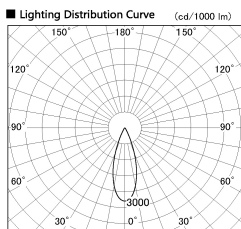

Item no. SD376-0835W9040-IK-LX

Series Name: Versa L-G Tracklight (Lens Type In-Track) (SD376-IK-LX)

Installation	Track mount
Type	
Fixture wattage	7.4W
Beam angle	34 deg
Color Temp.	4000K
CRI	Ra>90
Luminous	753 lm
Body	Die-cast aluminum alloy
Body finish	White
Trim finish	White
Reflector finish	N/A
IP Rate	IP20
Light source	COB module
Input Voltage	AC220~240V
Dimming Type	Non-Dimmable
Certificate	CE, CCC
Cut Hole	N/A