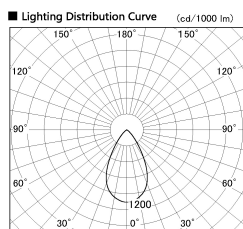

Item no. SD376-0855W9040-IK-LX

Series Name: Versa L-G Tracklight (Lens Type In-Track) (SD376-IK-LX)

Installation	Track mount
Type	
Fixture wattage	7.4W
Beam angle	57 deg
Color Temp.	4000K
CRI	Ra>90
Luminous	744 lm
Body	Die-cast aluminum alloy
Body finish	White
Trim finish	White
Reflector finish	N/A
IP Rate	IP20
Light source	COB module
Input Voltage	AC220~240V
Dimming Type	Non-Dimmable
Certificate	CE, CCC
Cut Hole	N/A