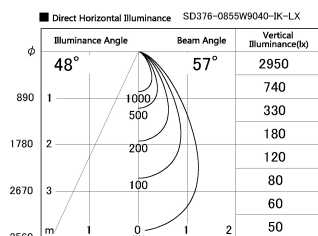

Item no. SD376-0855W9040-IK-LX

Series Name: Versa L-G Tracklight (Lens Type In-Track) (SD376-IK-LX)

Installation	Track mount
Type	
Fixture wattage	7.4W
Beam angle	57 deg
Color Temp.	4000K
CRI	Ra>90
Luminous	744 lm
Body	Die-cast aluminum alloy
Body finish	White
Trim finish	White
Reflector finish	N/A
IP Rate	IP20
Light source	COB module
Input Voltage	AC220~240V
Dimming Type	Non-Dimmable
Certificate	CE, CCC
Cut Hole	N/A