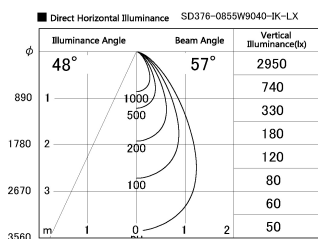

Item no. SD376-0855W9040-IK-LX

Series Name: Versa L-G Tracklight (Lens Type In-Track) (SD376-IK-LX)

Installation	Track mount
Type	Versa L-G Tracklight (Lens Type In-Track) (SD376-IK-LX)
Fixture wattage	7.4W
Beam angle	57 deg
Color Temp.	4000K
CRI	Ra>90
Luminous	744 lm
Body	Die-cast aluminum alloy
Body finish	White
Trim finish	White
Reflector finish	N/A
IP Rate	IP20
Light source	COB module
Input Voltage	AC220~240V
Dimming Type	Non-Dimmable
Certificate	CE, CCC
Cut Hole	N/A