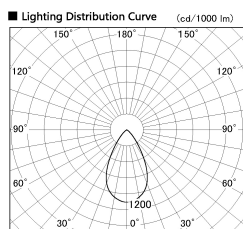

Item no. SD376-0855W9040-IK-LX

Series Name: Versa L-G Tracklight (Lens Type In-Track) (SD376-IK-LX)

Installation	Track mount
Type	Versa L-G Tracklight (Lens Type In-Track) (SD376-IK-LX)
Fixture wattage	7.4W
Beam angle	57 deg
Color Temp.	4000K
CRI	Ra>90
Luminous	744 lm
Body	Die-cast aluminum alloy
Body finish	White
Trim finish	White
Reflector finish	N/A
IP Rate	IP20
Light source	COB module
Input Voltage	AC220~240V
Dimming Type	Non-Dimmable
Certificate	CE, CCC
Cut Hole	N/A