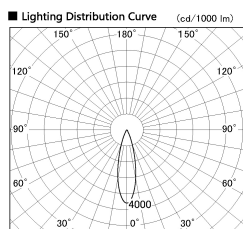

Item no. SD376-3725B9027-IK-LX

Series Name: Versa L-G Tracklight (Lens Type In-Track) (SD376-IK-LX)

■ Direct Horizontal Illuminance SD376-3725B9027-IK-LX

φ	Illuminance Angle	Beam Angle	Vertical Illuminance (lx)
440	25°	26°	49470
1	2000		12370
2	10000		5500
880	5000		3090
2	2000		1980
1330	1000		1370
3	500		1010
1770	250		770

Installation	Track mount
Type	
Fixture wattage	35.5W
Beam angle	26 deg
Color Temp.	2700K
CRI	Ra>90
Luminous	3349 lm
Body	Die-cast aluminum alloy
Body finish	Black
Trim finish	Black
Reflector finish	N/A
IP Rate	IP20
Light source	COB module
Input Voltage	AC220~240V
Dimming Type	Non-Dimmable
Certificate	CE, CCC
Cut Hole	N/A