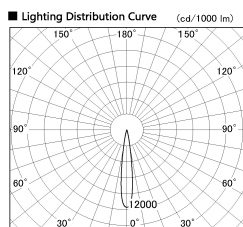

Item no. SD376-3215B9027-IK-LX

Series Name: Versa L-G Tracklight (Lens Type In-Track) (SD376-IK-LX)

■ Direct Horizontal Illuminance SD376-3215B9027-IK-LX

Illuminance Angle	Beam Angle	Vertical Illuminance (lx)
14°	15°	113130
1	5000	28280
2	2000	12570
3	1000	7070
4	500	4530
5	250	3140
6	125	2310
7	62.5	1770

Installation	Track mount
Type	
Fixture wattage	32W
Beam angle	15 deg
Color Temp.	2700K
CRI	Ra>90
Luminous	2414 lm
Body	Die-cast aluminum alloy
Body finish	Black
Trim finish	Black
Reflector finish	N/A
IP Rate	IP20
Light source	COB module
Input Voltage	AC220~240V
Dimming Type	Non-Dimmable
Certificate	CE, CCC
Cut Hole	N/A