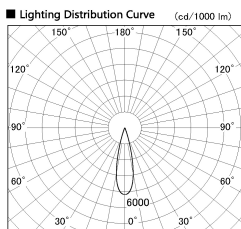

Item no. SD376-3225B9027-IK-LX

Series Name: Versa L-G Tracklight (Lens Type In-Track) (SD376-IK-LX)

Installation	Track mount
Type	
Fixture wattage	32W
Beam angle	25 deg
Color Temp.	2700K
CRI	Ra>90
Luminous	2535 lm
Body	Die-cast aluminum alloy
Body finish	Black
Trim finish	Black
Reflector finish	N/A
IP Rate	IP20
Light source	COB module
Input Voltage	AC220~240V
Dimming Type	Non-Dimmable
Certificate	CE, CCC
Cut Hole	N/A