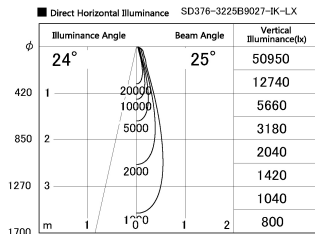

Item no. SD376-3225B9027-IK-LX

Series Name: Versa L-G Tracklight (Lens Type In-Track) (SD376-IK-LX)

Installation	Track mount
Type	
Fixture wattage	32W
Beam angle	25 deg
Color Temp.	2700K
CRI	Ra>90
Luminous	2535 lm
Body	Die-cast aluminum alloy
Body finish	Black
Trim finish	Black
Reflector finish	N/A
IP Rate	IP20
Light source	COB module
Input Voltage	AC220~240V
Dimming Type	Non-Dimmable
Certificate	CE, CCC
Cut Hole	N/A