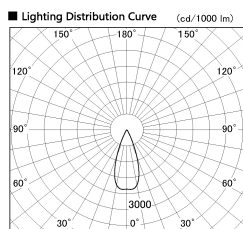

Item no. SD376-3235B9027-IK-LX

Series Name: Versa L-G Tracklight (Lens Type In-Track) (SD376-IK-LX)

Installation	Track mount
Type	
Fixture wattage	32W
Beam angle	39 deg
Color Temp.	2700K
CRI	Ra>90
Luminous	2599 lm
Body	Die-cast aluminum alloy
Body finish	Black
Trim finish	Black
Reflector finish	N/A
IP Rate	IP20
Light source	COB module
Input Voltage	AC220~240V
Dimming Type	Non-Dimmable
Certificate	CE, CCC
Cut Hole	N/A