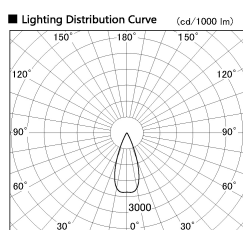

Item no. SD376-3235B9027-IK-LX

Series Name: Versa L-G Tracklight (Lens Type In-Track) (SD376-IK-LX)

Installation	Track mount
Type	Versa L-G Tracklight (Lens Type In-Track) (SD376-IK-LX)
Fixture wattage	32W
Beam angle	39 deg
Color Temp.	2700K
CRI	Ra>90
Luminous	2599 lm
Body	Die-cast aluminum alloy
Body finish	Black
Trim finish	Black
Reflector finish	N/A
IP Rate	IP20
Light source	COB module
Input Voltage	AC220~240V
Dimming Type	Non-Dimmable
Certificate	CE, CCC
Cut Hole	N/A