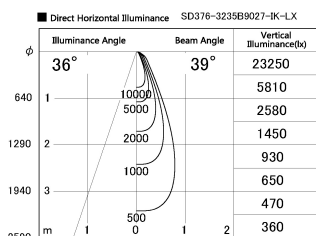

Item no. SD376-3235B9027-IK-LX

Series Name: Versa L-G Tracklight (Lens Type In-Track) (SD376-IK-LX)

Installation	Track mount
Type	Versa L-G Tracklight (Lens Type In-Track) (SD376-IK-LX)
Fixture wattage	32W
Beam angle	39 deg
Color Temp.	2700K
CRI	Ra>90
Luminous	2599 lm
Body	Die-cast aluminum alloy
Body finish	Black
Trim finish	Black
Reflector finish	N/A
IP Rate	IP20
Light source	COB module
Input Voltage	AC220~240V
Dimming Type	Non-Dimmable
Certificate	CE, CCC
Cut Hole	N/A