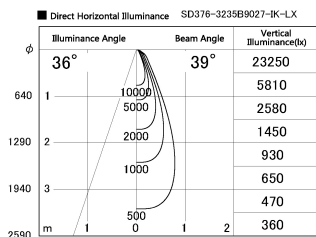

Item no. SD376-3235B9027-IK-LX

Series Name: Versa L-G Tracklight (Lens Type In-Track) (SD376-IK-LX)

Installation	Track mount
Type	
Fixture wattage	32W
Beam angle	39 deg
Color Temp.	2700K
CRI	Ra>90
Luminous	2599 lm
Body	Die-cast aluminum alloy
Body finish	Black
Trim finish	Black
Reflector finish	N/A
IP Rate	IP20
Light source	COB module
Input Voltage	AC220~240V
Dimming Type	Non-Dimmable
Certificate	CE, CCC
Cut Hole	N/A