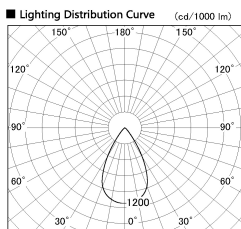

Item no. SD376-3255B9027-IK-LX

Series Name: Versa L-G Tracklight (Lens Type In-Track) (SD376-IK-LX)

Installation	Track mount
Type	
Fixture wattage	32W
Beam angle	57 deg
Color Temp.	2700K
CRI	Ra>90
Luminous	2491 lm
Body	Die-cast aluminum alloy
Body finish	Black
Trim finish	Black
Reflector finish	N/A
IP Rate	IP20
Light source	COB module
Input Voltage	AC220~240V
Dimming Type	Non-Dimmable
Certificate	CE, CCC
Cut Hole	N/A