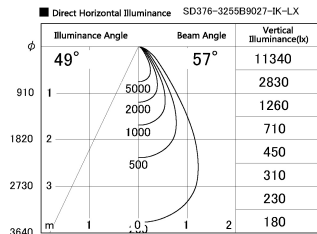

Item no. SD376-3255B9027-IK-LX

Series Name: Versa L-G Tracklight (Lens Type In-Track) (SD376-IK-LX)

Installation	Track mount
Type	
Fixture wattage	32W
Beam angle	57 deg
Color Temp.	2700K
CRI	Ra>90
Luminous	2491 lm
Body	Die-cast aluminum alloy
Body finish	Black
Trim finish	Black
Reflector finish	N/A
IP Rate	IP20
Light source	COB module
Input Voltage	AC220~240V
Dimming Type	Non-Dimmable
Certificate	CE, CCC
Cut Hole	N/A