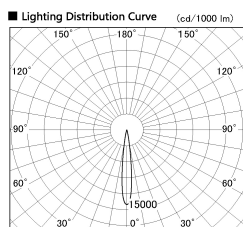

Item no. SD376-2515B9027-IK-LX

Series Name: Versa L-G Tracklight (Lens Type In-Track) (SD376-IK-LX)

■ Direct Horizontal Illuminance SD376-2515B9027-IK-LX

φ	Illuminance Angle	Beam Angle	Vertical Illuminance (lx)
	12°	13°	100710
210	5000		25180
	20000		11190
420	10000		6290
	5000		4030
630			2800
840			2060
m	2°0'	1 2	1570

Installation	Track mount
Type	Versa L-G Tracklight (Lens Type In-Track) (SD376-IK-LX)
Fixture wattage	24W
Beam angle	13 deg
Color Temp.	2700K
CRI	Ra>90
Luminous	1781 lm
Body	Die-cast aluminum alloy
Body finish	Black
Trim finish	Black
Reflector finish	N/A
IP Rate	IP20
Light source	COB module
Input Voltage	AC220~240V
Dimming Type	Non-Dimmable
Certificate	CE, CCC
Cut Hole	N/A