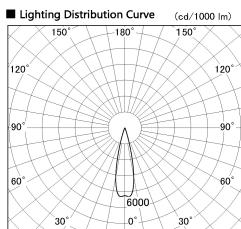

Item no. SD376-2525B9027-IK-LX

Series Name: Versa L-G Tracklight (Lens Type In-Track) (SD376-IK-LX)

■ Direct Horizontal Illuminance SD376-2525B9027-IK-LX

φ	Illuminance Angle	Beam Angle	Vertical Illuminance (lx)		
400	23°	25°	38380		
1			9600		
810			4260		
2			2400		
1220			1540		
3			1070		
1620			780		
m	1	0	1	2	600

Installation	Track mount
Type	
Fixture wattage	24W
Beam angle	25 deg
Color Temp.	2700K
CRI	Ra>90
Luminous	1873 lm
Body	Die-cast aluminum alloy
Body finish	Black
Trim finish	Black
Reflector finish	N/A
IP Rate	IP20
Light source	COB module
Input Voltage	AC220~240V
Dimming Type	Non-Dimmable
Certificate	CE, CCC
Cut Hole	N/A