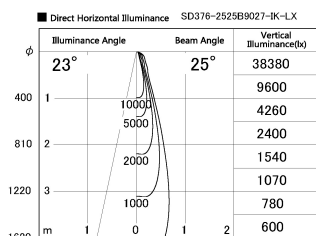

Item no. SD376-2525B9027-IK-LX

Series Name: Versa L-G Tracklight (Lens Type In-Track) (SD376-IK-LX)

Installation	Track mount
Type	Versa L-G Tracklight (Lens Type In-Track) (SD376-IK-LX)
Fixture wattage	24W
Beam angle	25 deg
Color Temp.	2700K
CRI	Ra>90
Luminous	1873 lm
Body	Die-cast aluminum alloy
Body finish	Black
Trim finish	Black
Reflector finish	N/A
IP Rate	IP20
Light source	COB module
Input Voltage	AC220~240V
Dimming Type	Non-Dimmable
Certificate	CE, CCC
Cut Hole	N/A