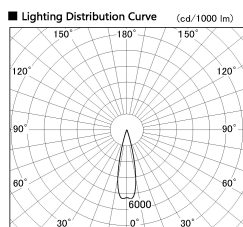

Item no. SD376-2525B9027-IK-LX

Series Name: Versa L-G Tracklight (Lens Type In-Track) (SD376-IK-LX)

Installation	Track mount
Type	Versa L-G Tracklight (Lens Type In-Track) (SD376-IK-LX)
Fixture wattage	24W
Beam angle	25 deg
Color Temp.	2700K
CRI	Ra>90
Luminous	1873 lm
Body	Die-cast aluminum alloy
Body finish	Black
Trim finish	Black
Reflector finish	N/A
IP Rate	IP20
Light source	COB module
Input Voltage	AC220~240V
Dimming Type	Non-Dimmable
Certificate	CE, CCC
Cut Hole	N/A