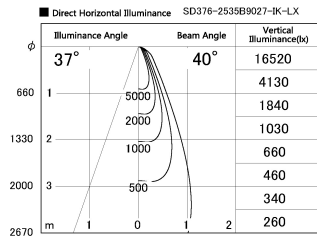

Item no. SD376-2535B9027-IK-LX

Series Name: Versa L-G Tracklight (Lens Type In-Track) (SD376-IK-LX)

Installation	Track mount
Type	
Fixture wattage	24W
Beam angle	40 deg
Color Temp.	2700K
CRI	Ra>90
Luminous	1912 lm
Body	Die-cast aluminum alloy
Body finish	Black
Trim finish	Black
Reflector finish	N/A
IP Rate	IP20
Light source	COB module
Input Voltage	AC220~240V
Dimming Type	Non-Dimmable
Certificate	CE, CCC
Cut Hole	N/A