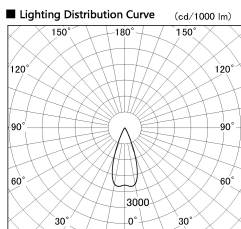

Item no. SD376-2535B9027-IK-LX

Series Name: Versa L-G Tracklight (Lens Type In-Track) (SD376-IK-LX)

Installation	Track mount
Type	
Fixture wattage	24W
Beam angle	40 deg
Color Temp.	2700K
CRI	Ra>90
Luminous	1912 lm
Body	Die-cast aluminum alloy
Body finish	Black
Trim finish	Black
Reflector finish	N/A
IP Rate	IP20
Light source	COB module
Input Voltage	AC220~240V
Dimming Type	Non-Dimmable
Certificate	CE, CCC
Cut Hole	N/A