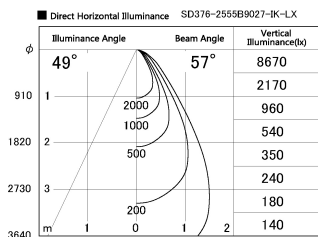

Item no. SD376-2555B9027-IK-LX

Series Name: Versa L-G Tracklight (Lens Type In-Track) (SD376-IK-LX)

Installation	Track mount
Type	
Fixture wattage	24W
Beam angle	57 deg
Color Temp.	2700K
CRI	Ra>90
Luminous	1844 lm
Body	Die-cast aluminum alloy
Body finish	Black
Trim finish	Black
Reflector finish	N/A
IP Rate	IP20
Light source	COB module
Input Voltage	AC220~240V
Dimming Type	Non-Dimmable
Certificate	CE, CCC
Cut Hole	N/A