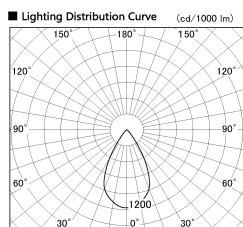

Item no. SD376-2555B9027-IK-LX

Series Name: Versa L-G Tracklight (Lens Type In-Track) (SD376-IK-LX)

|                  |   |
|------------------|---|
| Installation     | Track mount   |
| Type             | Versa L-G Tracklight (Lens Type In-Track) (SD376-IK-LX) |
| Fixture wattage  | 24W   |
| Beam angle       | 57 deg  |
| Color Temp.      | 2700K   |
| CRI              | Ra>90   |
| Luminous         | 1844 lm   |
| Body             | Die-cast aluminum alloy                                 |
| Body finish      | Black   |
| Trim finish      | Black   |
| Reflector finish | N/A   |
| IP Rate          | IP20  |
| Light source     | COB module  |
| Input Voltage    | AC220~240V  |
| Dimming Type     | Non-Dimmable  |
| Certificate      | CE, CCC   |
| Cut Hole         | N/A   |