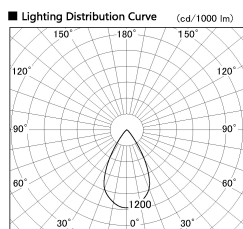

Item no. SD376-2555B9027-IK-LX

Series Name: Versa L-G Tracklight (Lens Type In-Track) (SD376-IK-LX)

Installation	Track mount
Type	
Fixture wattage	24W
Beam angle	57 deg
Color Temp.	2700K
CRI	Ra>90
Luminous	1844 lm
Body	Die-cast aluminum alloy
Body finish	Black
Trim finish	Black
Reflector finish	N/A
IP Rate	IP20
Light source	COB module
Input Voltage	AC220~240V
Dimming Type	Non-Dimmable
Certificate	CE, CCC
Cut Hole	N/A