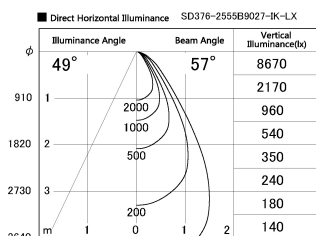

Item no. SD376-2555B9027-IK-LX

Series Name: Versa L-G Tracklight (Lens Type In-Track) (SD376-IK-LX)

|                  |   |
|------------------|---|
| Installation     | Track mount   |
| Type             | Versa L-G Tracklight (Lens Type In-Track) (SD376-IK-LX) |
| Fixture wattage  | 24W   |
| Beam angle       | 57 deg  |
| Color Temp.      | 2700K   |
| CRI              | Ra>90   |
| Luminous         | 1844 lm   |
| Body             | Die-cast aluminum alloy                                 |
| Body finish      | Black   |
| Trim finish      | Black   |
| Reflector finish | N/A   |
| IP Rate          | IP20  |
| Light source     | COB module  |
| Input Voltage    | AC220~240V  |
| Dimming Type     | Non-Dimmable  |
| Certificate      | CE, CCC   |
| Cut Hole         | N/A   |