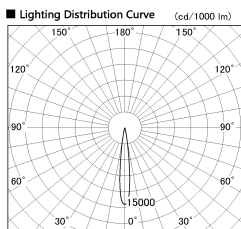

Item no. SD376-2015B9027-IK-LX

Series Name: Versa L-G Tracklight (Lens Type In-Track) (SD376-IK-LX)

■ Direct Horizontal Illuminance SD376-2015B9027-IK-LX

φ	Illuminance Angle	Beam Angle	Vertical Illuminance (lx)	
210	12°	13°	82930	
1			20730	
			9210	
420			5180	
2			3320	
630			2300	
3			1690	
840			1300	
m	1	0	1	2

Installation	Track mount
Type	
Fixture wattage	18.6W
Beam angle	13 deg
Color Temp.	2700K
CRI	Ra>90
Luminous	1432 lm
Body	Die-cast aluminum alloy
Body finish	Black
Trim finish	Black
Reflector finish	N/A
IP Rate	IP20
Light source	COB module
Input Voltage	AC220~240V
Dimming Type	Non-Dimmable
Certificate	CE, CCC
Cut Hole	N/A