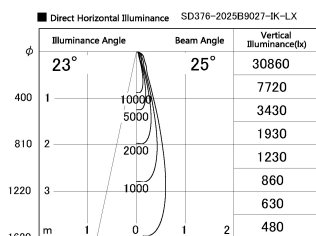

Item no. SD376-2025B9027-IK-LX

Series Name: Versa L-G Tracklight (Lens Type In-Track) (SD376-IK-LX)

Installation	Track mount
Type	Versa L-G Tracklight (Lens Type In-Track) (SD376-IK-LX)
Fixture wattage	18.6W
Beam angle	25 deg
Color Temp.	2700K
CRI	Ra>90
Luminous	1506 lm
Body	Die-cast aluminum alloy
Body finish	Black
Trim finish	Black
Reflector finish	N/A
IP Rate	IP20
Light source	COB module
Input Voltage	AC220~240V
Dimming Type	Non-Dimmable
Certificate	CE, CCC
Cut Hole	N/A