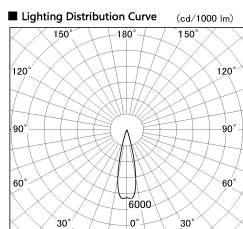

Item no. SD376-2025B9027-IK-LX

Series Name: Versa L-G Tracklight (Lens Type In-Track) (SD376-IK-LX)

Installation	Track mount
Type	Versa L-G Tracklight (Lens Type In-Track) (SD376-IK-LX)
Fixture wattage	18.6W
Beam angle	25 deg
Color Temp.	2700K
CRI	Ra>90
Luminous	1506 lm
Body	Die-cast aluminum alloy
Body finish	Black
Trim finish	Black
Reflector finish	N/A
IP Rate	IP20
Light source	COB module
Input Voltage	AC220~240V
Dimming Type	Non-Dimmable
Certificate	CE, CCC
Cut Hole	N/A