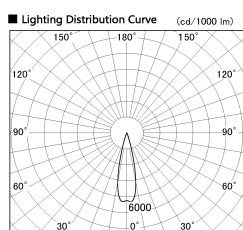

Item no. SD376-2025B9027-IK-LX

Series Name: Versa L-G Tracklight (Lens Type In-Track) (SD376-IK-LX)

■ Direct Horizontal Illuminance SD376-2025B9027-IK-LX

φ	Illuminance Angle	Beam Angle	Vertical Illuminance (lx)
400	23°	25°	30860
810			7720
1220			3430
1620			1930
			1230
			860
			630
			480

Installation	Track mount
Type	
Fixture wattage	18.6W
Beam angle	25 deg
Color Temp.	2700K
CRI	Ra>90
Luminous	1506 lm
Body	Die-cast aluminum alloy
Body finish	Black
Trim finish	Black
Reflector finish	N/A
IP Rate	IP20
Light source	COB module
Input Voltage	AC220~240V
Dimming Type	Non-Dimmable
Certificate	CE, CCC
Cut Hole	N/A