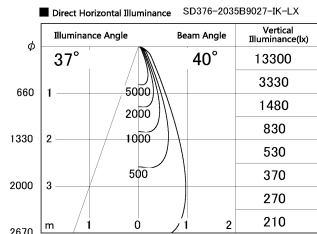

Item no. SD376-2035B9027-IK-LX

Series Name: Versa L-G Tracklight (Lens Type In-Track) (SD376-IK-LX)

Installation	Track mount
Type	
Fixture wattage	18.6W
Beam angle	40 deg
Color Temp.	2700K
CRI	Ra>90
Luminous	1539 lm
Body	Die-cast aluminum alloy
Body finish	Black
Trim finish	Black
Reflector finish	N/A
IP Rate	IP20
Light source	COB module
Input Voltage	AC220~240V
Dimming Type	Non-Dimmable
Certificate	CE, CCC
Cut Hole	N/A