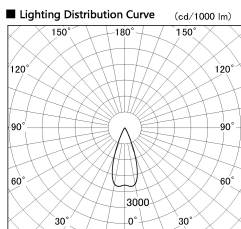

Item no. SD376-2035B9027-IK-LX

Series Name: Versa L-G Tracklight (Lens Type In-Track) (SD376-IK-LX)

Installation	Track mount
Type	
Fixture wattage	18.6W
Beam angle	40 deg
Color Temp.	2700K
CRI	Ra>90
Luminous	1539 lm
Body	Die-cast aluminum alloy
Body finish	Black
Trim finish	Black
Reflector finish	N/A
IP Rate	IP20
Light source	COB module
Input Voltage	AC220~240V
Dimming Type	Non-Dimmable
Certificate	CE, CCC
Cut Hole	N/A