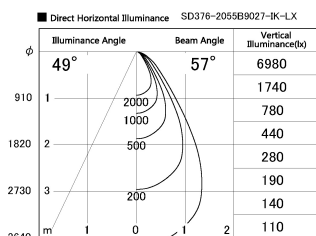

Item no. SD376-2055B9027-IK-LX

Series Name: Versa L-G Tracklight (Lens Type In-Track) (SD376-IK-LX)

Installation	Track mount
Type	Versa L-G Tracklight (Lens Type In-Track) (SD376-IK-LX)
Fixture wattage	18.6W
Beam angle	57 deg
Color Temp.	2700K
CRI	Ra>90
Luminous	1483 lm
Body	Die-cast aluminum alloy
Body finish	Black
Trim finish	Black
Reflector finish	N/A
IP Rate	IP20
Light source	COB module
Input Voltage	AC220~240V
Dimming Type	Non-Dimmable
Certificate	CE, CCC
Cut Hole	N/A