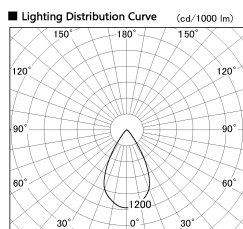

Item no. SD376-2055B9027-IK-LX

Series Name: Versa L-G Tracklight (Lens Type In-Track) (SD376-IK-LX)

Installation	Track mount
Type	
Fixture wattage	18.6W
Beam angle	57 deg
Color Temp.	2700K
CRI	Ra>90
Luminous	1483 lm
Body	Die-cast aluminum alloy
Body finish	Black
Trim finish	Black
Reflector finish	N/A
IP Rate	IP20
Light source	COB module
Input Voltage	AC220~240V
Dimming Type	Non-Dimmable
Certificate	CE, CCC
Cut Hole	N/A