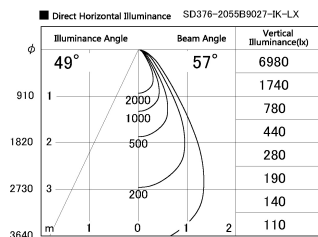

Item no. SD376-2055B9027-IK-LX

Series Name: Versa L-G Tracklight (Lens Type In-Track) (SD376-IK-LX)

Installation	Track mount
Type	
Fixture wattage	18.6W
Beam angle	57 deg
Color Temp.	2700K
CRI	Ra>90
Luminous	1483 lm
Body	Die-cast aluminum alloy
Body finish	Black
Trim finish	Black
Reflector finish	N/A
IP Rate	IP20
Light source	COB module
Input Voltage	AC220~240V
Dimming Type	Non-Dimmable
Certificate	CE, CCC
Cut Hole	N/A