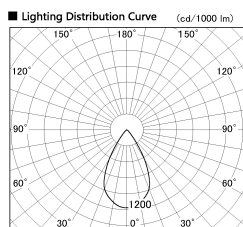

Item no. SD376-2055B9027-IK-LX

Series Name: Versa L-G Tracklight (Lens Type In-Track) (SD376-IK-LX)

Installation	Track mount
Type	Versa L-G Tracklight (Lens Type In-Track) (SD376-IK-LX)
Fixture wattage	18.6W
Beam angle	57 deg
Color Temp.	2700K
CRI	Ra>90
Luminous	1483 lm
Body	Die-cast aluminum alloy
Body finish	Black
Trim finish	Black
Reflector finish	N/A
IP Rate	IP20
Light source	COB module
Input Voltage	AC220~240V
Dimming Type	Non-Dimmable
Certificate	CE, CCC
Cut Hole	N/A