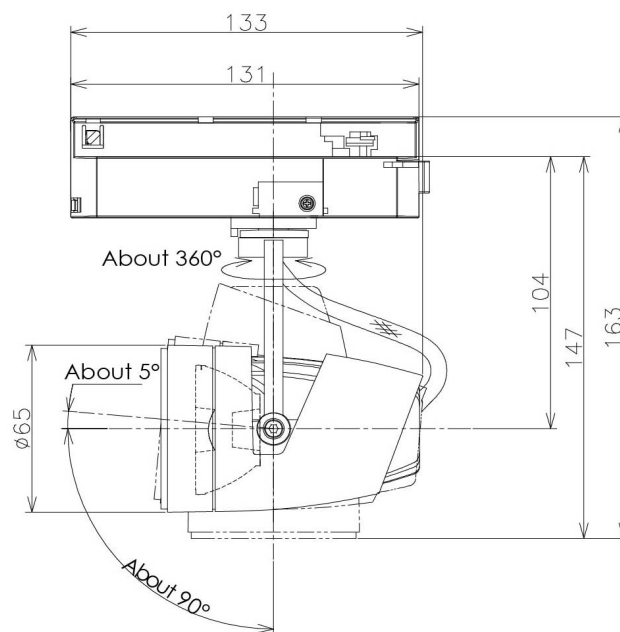

Item no. SD376-1415B9027-IK-LX

Series Name: Versa L-G Tracklight (Lens Type In-Track) (SD376-IK-LX)

Installation	Track mount
Type	
Fixture wattage	14W
Beam angle	20 deg
Color Temp.	2700K
CRI	Ra>90
Luminous	1030 lm
Body	Die-cast aluminum alloy
Body finish	Black
Trim finish	Black
Reflector finish	N/A
IP Rate	IP20
Light source	COB module
Input Voltage	AC220~240V
Dimming Type	Non-Dimmable
Certificate	CE, CCC
Cut Hole	N/A