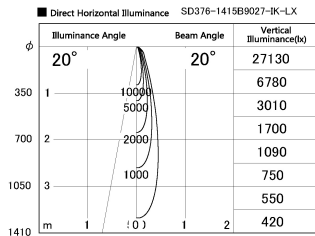

Item no. SD376-1415B9027-IK-LX

Series Name: Versa L-G Tracklight (Lens Type In-Track) (SD376-IK-LX)

Installation	Track mount
Type	
Fixture wattage	14W
Beam angle	20 deg
Color Temp.	2700K
CRI	Ra>90
Luminous	1030 lm
Body	Die-cast aluminum alloy
Body finish	Black
Trim finish	Black
Reflector finish	N/A
IP Rate	IP20
Light source	COB module
Input Voltage	AC220~240V
Dimming Type	Non-Dimmable
Certificate	CE, CCC
Cut Hole	N/A