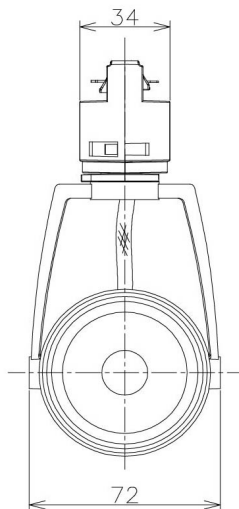

Item no. SD376-1415B9027-IK-LX

Series Name: Versa L-G Tracklight (Lens Type In-Track) (SD376-IK-LX)

Installation	Track mount
Type	
Fixture wattage	14W
Beam angle	20 deg
Color Temp.	2700K
CRI	Ra>90
Luminous	1030 lm
Body	Die-cast aluminum alloy
Body finish	Black
Trim finish	Black
Reflector finish	N/A
IP Rate	IP20
Light source	COB module
Input Voltage	AC220~240V
Dimming Type	Non-Dimmable
Certificate	CE, CCC
Cut Hole	N/A