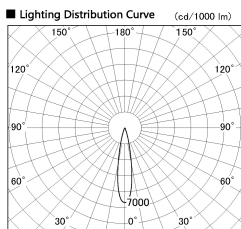

Item no. SD376-1415B9027-IK-LX

Series Name: Versa L-G Tracklight (Lens Type In-Track) (SD376-IK-LX)

Installation	Track mount
Type	
Fixture wattage	14W
Beam angle	20 deg
Color Temp.	2700K
CRI	Ra>90
Luminous	1030 lm
Body	Die-cast aluminum alloy
Body finish	Black
Trim finish	Black
Reflector finish	N/A
IP Rate	IP20
Light source	COB module
Input Voltage	AC220~240V
Dimming Type	Non-Dimmable
Certificate	CE, CCC
Cut Hole	N/A