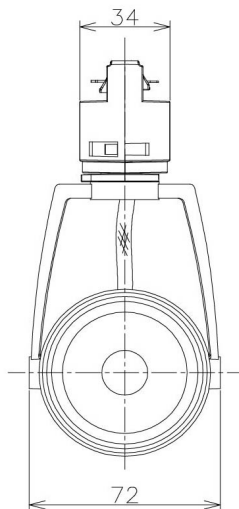

Item no. SD376-1425B9027-IK-LX

Series Name: Versa L-G Tracklight (Lens Type In-Track) (SD376-IK-LX)

■ Direct Horizontal Illuminance SD376-1425B9027-IK-LX

Illuminance Angle	Beam Angle	Vertical Illuminance (lx)
25°	26°	21130
		5280
		2350
		1320
		850
		590
		430
		330

Installation	Track mount
Type	
Fixture wattage	14W
Beam angle	26 deg
Color Temp.	2700K
CRI	Ra>90
Luminous	1100 lm
Body	Die-cast aluminum alloy
Body finish	Black
Trim finish	Black
Reflector finish	N/A
IP Rate	IP20
Light source	COB module
Input Voltage	AC220~240V
Dimming Type	Non-Dimmable
Certificate	CE, CCC
Cut Hole	N/A