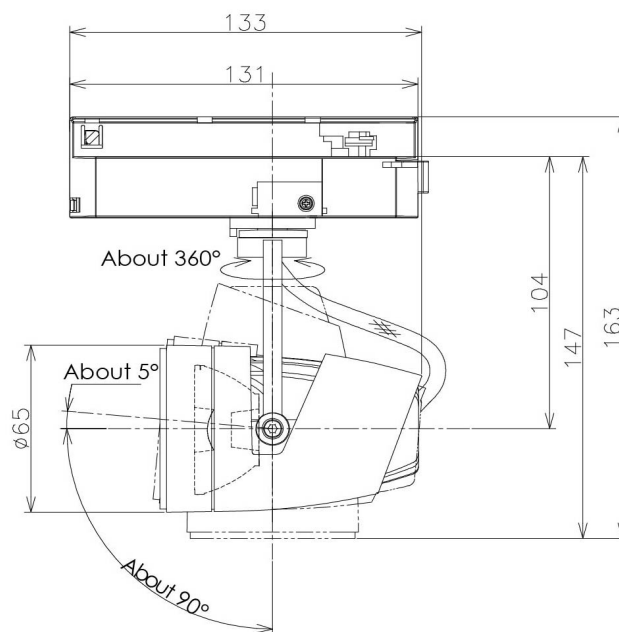

Item no. SD376-1425B9027-IK-LX

Series Name: Versa L-G Tracklight (Lens Type In-Track) (SD376-IK-LX)

■ Direct Horizontal Illuminance SD376-1425B9027-IK-LX

Illuminance Angle	Beam Angle	Vertical Illuminance (lx)
25°	26°	21130
		5280
		2350
		1320
		850
		590
		430
		330

Installation	Track mount
Type	
Fixture wattage	14W
Beam angle	26 deg
Color Temp.	2700K
CRI	Ra>90
Luminous	1100 lm
Body	Die-cast aluminum alloy
Body finish	Black
Trim finish	Black
Reflector finish	N/A
IP Rate	IP20
Light source	COB module
Input Voltage	AC220~240V
Dimming Type	Non-Dimmable
Certificate	CE, CCC
Cut Hole	N/A