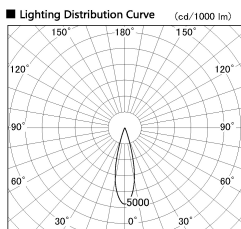

Item no. SD376-1425B9027-IK-LX

Series Name: Versa L-G Tracklight (Lens Type In-Track) (SD376-IK-LX)

■ Direct Horizontal Illuminance SD376-1425B9027-IK-LX

Illuminance Angle	Beam Angle	Vertical Illuminance (lx)
25°	26°	21130
		5280
		2350
		1320
		850
		590
		430
		330

Installation	Track mount
Type	
Fixture wattage	14W
Beam angle	26 deg
Color Temp.	2700K
CRI	Ra>90
Luminous	1100 lm
Body	Die-cast aluminum alloy
Body finish	Black
Trim finish	Black
Reflector finish	N/A
IP Rate	IP20
Light source	COB module
Input Voltage	AC220~240V
Dimming Type	Non-Dimmable
Certificate	CE, CCC
Cut Hole	N/A