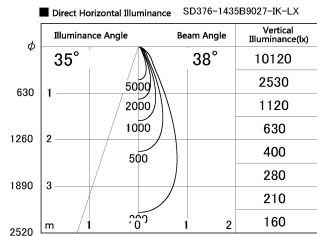

Item no. SD376-1435B9027-IK-LX

Series Name: Versa L-G Tracklight (Lens Type In-Track) (SD376-IK-LX)

Installation	Track mount
Type	Versa L-G Tracklight (Lens Type In-Track) (SD376-IK-LX)
Fixture wattage	14W
Beam angle	38 deg
Color Temp.	2700K
CRI	Ra>90
Luminous	1079 lm
Body	Die-cast aluminum alloy
Body finish	Black
Trim finish	Black
Reflector finish	N/A
IP Rate	IP20
Light source	COB module
Input Voltage	AC220~240V
Dimming Type	Non-Dimmable
Certificate	CE, CCC
Cut Hole	N/A