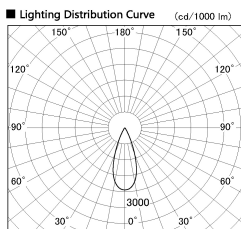

Item no. SD376-1435B9027-IK-LX

Series Name: Versa L-G Tracklight (Lens Type In-Track) (SD376-IK-LX)

Installation	Track mount
Type	
Fixture wattage	14W
Beam angle	38 deg
Color Temp.	2700K
CRI	Ra>90
Luminous	1079 lm
Body	Die-cast aluminum alloy
Body finish	Black
Trim finish	Black
Reflector finish	N/A
IP Rate	IP20
Light source	COB module
Input Voltage	AC220~240V
Dimming Type	Non-Dimmable
Certificate	CE, CCC
Cut Hole	N/A