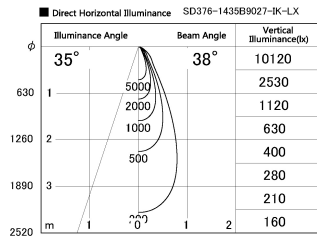

Item no. SD376-1435B9027-IK-LX

Series Name: Versa L-G Tracklight (Lens Type In-Track) (SD376-IK-LX)

Installation	Track mount
Type	
Fixture wattage	14W
Beam angle	38 deg
Color Temp.	2700K
CRI	Ra>90
Luminous	1079 lm
Body	Die-cast aluminum alloy
Body finish	Black
Trim finish	Black
Reflector finish	N/A
IP Rate	IP20
Light source	COB module
Input Voltage	AC220~240V
Dimming Type	Non-Dimmable
Certificate	CE, CCC
Cut Hole	N/A