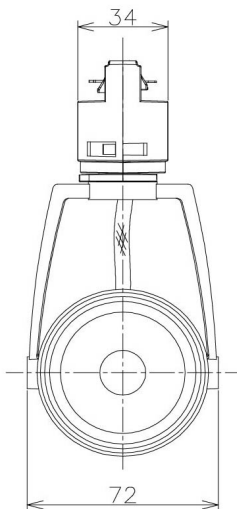

Item no. SD376-1435B9027-IK-LX

Series Name: Versa L-G Tracklight (Lens Type In-Track) (SD376-IK-LX)

Installation	Track mount
Type	Versa L-G Tracklight (Lens Type In-Track) (SD376-IK-LX)
Fixture wattage	14W
Beam angle	38 deg
Color Temp.	2700K
CRI	Ra>90
Luminous	1079 lm
Body	Die-cast aluminum alloy
Body finish	Black
Trim finish	Black
Reflector finish	N/A
IP Rate	IP20
Light source	COB module
Input Voltage	AC220~240V
Dimming Type	Non-Dimmable
Certificate	CE, CCC
Cut Hole	N/A