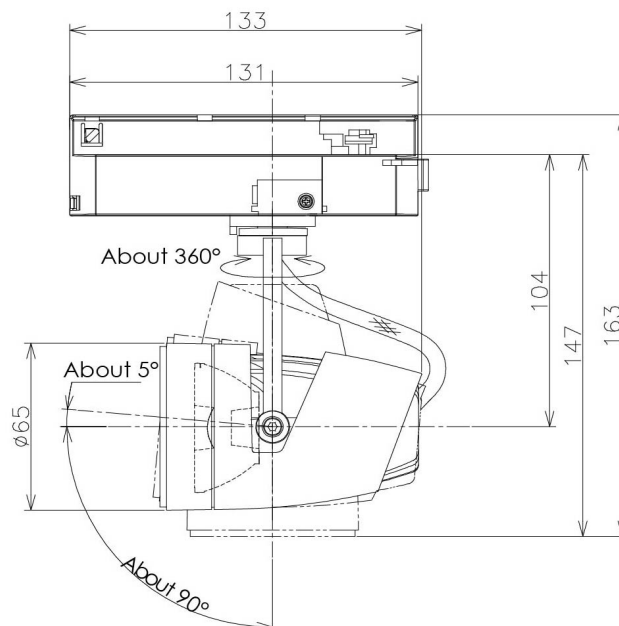

Item no. SD376-1435B9027-IK-LX

Series Name: Versa L-G Tracklight (Lens Type In-Track) (SD376-IK-LX)

Installation	Track mount
Type	Versa L-G Tracklight (Lens Type In-Track) (SD376-IK-LX)
Fixture wattage	14W
Beam angle	38 deg
Color Temp.	2700K
CRI	Ra>90
Luminous	1079 lm
Body	Die-cast aluminum alloy
Body finish	Black
Trim finish	Black
Reflector finish	N/A
IP Rate	IP20
Light source	COB module
Input Voltage	AC220~240V
Dimming Type	Non-Dimmable
Certificate	CE, CCC
Cut Hole	N/A