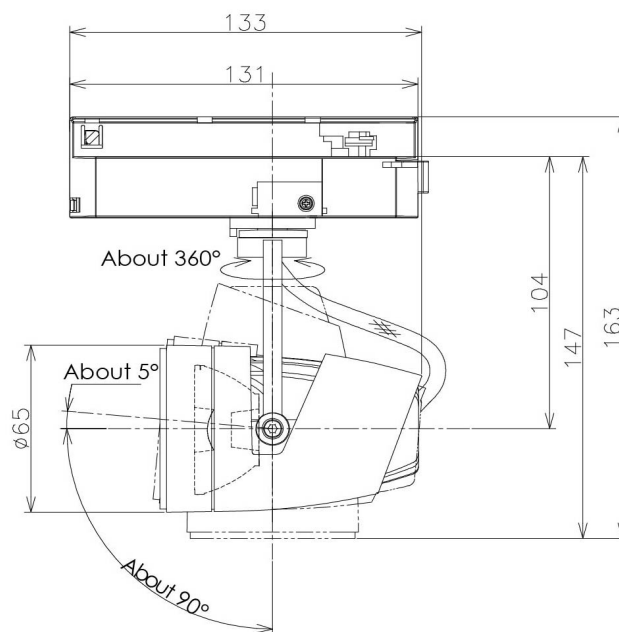

Item no. SD376-1435B9027-IK-LX

Series Name: Versa L-G Tracklight (Lens Type In-Track) (SD376-IK-LX)

Installation	Track mount
Type	
Fixture wattage	14W
Beam angle	38 deg
Color Temp.	2700K
CRI	Ra>90
Luminous	1079 lm
Body	Die-cast aluminum alloy
Body finish	Black
Trim finish	Black
Reflector finish	N/A
IP Rate	IP20
Light source	COB module
Input Voltage	AC220~240V
Dimming Type	Non-Dimmable
Certificate	CE, CCC
Cut Hole	N/A