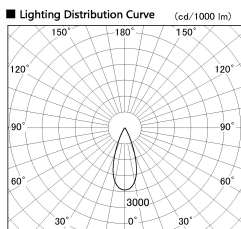

Item no. SD376-1435B9027-IK-LX

Series Name: Versa L-G Tracklight (Lens Type In-Track) (SD376-IK-LX)

Installation	Track mount
Type	Versa L-G Tracklight (Lens Type In-Track) (SD376-IK-LX)
Fixture wattage	14W
Beam angle	38 deg
Color Temp.	2700K
CRI	Ra>90
Luminous	1079 lm
Body	Die-cast aluminum alloy
Body finish	Black
Trim finish	Black
Reflector finish	N/A
IP Rate	IP20
Light source	COB module
Input Voltage	AC220~240V
Dimming Type	Non-Dimmable
Certificate	CE, CCC
Cut Hole	N/A