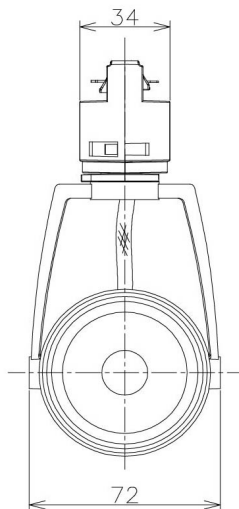

Item no. SD376-1435B9027-IK-LX

Series Name: Versa L-G Tracklight (Lens Type In-Track) (SD376-IK-LX)

Installation	Track mount
Type	
Fixture wattage	14W
Beam angle	38 deg
Color Temp.	2700K
CRI	Ra>90
Luminous	1079 lm
Body	Die-cast aluminum alloy
Body finish	Black
Trim finish	Black
Reflector finish	N/A
IP Rate	IP20
Light source	COB module
Input Voltage	AC220~240V
Dimming Type	Non-Dimmable
Certificate	CE, CCC
Cut Hole	N/A