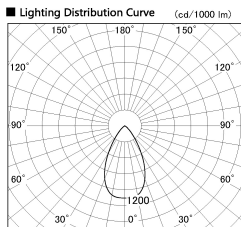

Item no. SD376-1455B9027-IK-LX

Series Name: Versa L-G Tracklight (Lens Type In-Track) (SD376-IK-LX)

Installation	Track mount
Type	
Fixture wattage	14W
Beam angle	56 deg
Color Temp.	2700K
CRI	Ra>90
Luminous	1069 lm
Body	Die-cast aluminum alloy
Body finish	Black
Trim finish	Black
Reflector finish	N/A
IP Rate	IP20
Light source	COB module
Input Voltage	AC220~240V
Dimming Type	Non-Dimmable
Certificate	CE, CCC
Cut Hole	N/A