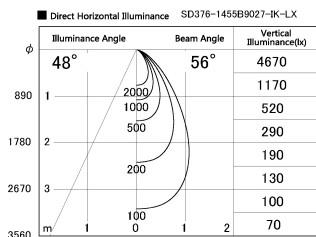

Item no. SD376-1455B9027-IK-LX

Series Name: Versa L-G Tracklight (Lens Type In-Track) (SD376-IK-LX)

Installation	Track mount
Type	Versa L-G Tracklight (Lens Type In-Track) (SD376-IK-LX)
Fixture wattage	14W
Beam angle	56 deg
Color Temp.	2700K
CRI	Ra>90
Luminous	1069 lm
Body	Die-cast aluminum alloy
Body finish	Black
Trim finish	Black
Reflector finish	N/A
IP Rate	IP20
Light source	COB module
Input Voltage	AC220~240V
Dimming Type	Non-Dimmable
Certificate	CE, CCC
Cut Hole	N/A