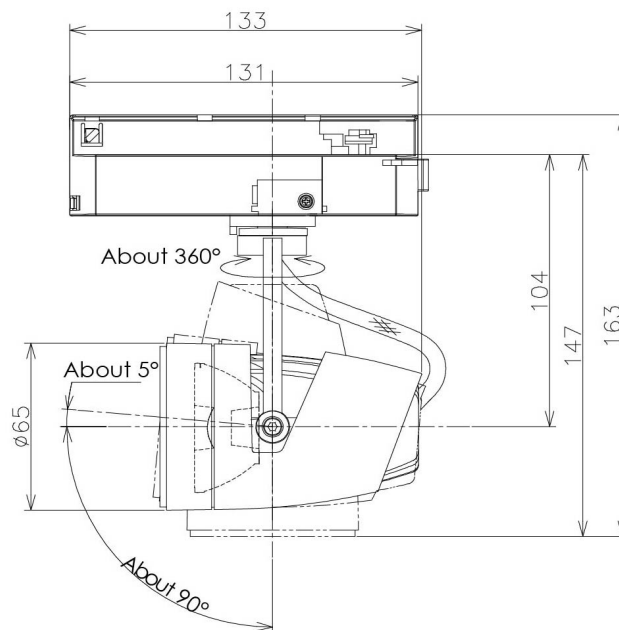

Item no. SD376-1455B9027-IK-LX

Series Name: Versa L-G Tracklight (Lens Type In-Track) (SD376-IK-LX)

Installation	Track mount
Type	
Fixture wattage	14W
Beam angle	56 deg
Color Temp.	2700K
CRI	Ra>90
Luminous	1069 lm
Body	Die-cast aluminum alloy
Body finish	Black
Trim finish	Black
Reflector finish	N/A
IP Rate	IP20
Light source	COB module
Input Voltage	AC220~240V
Dimming Type	Non-Dimmable
Certificate	CE, CCC
Cut Hole	N/A