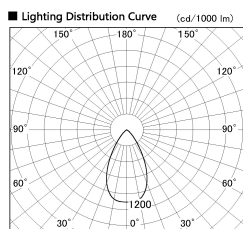

Item no. SD376-1455B9027-IK-LX

Series Name: Versa L-G Tracklight (Lens Type In-Track) (SD376-IK-LX)

Installation	Track mount
Type	Versa L-G Tracklight (Lens Type In-Track) (SD376-IK-LX)
Fixture wattage	14W
Beam angle	56 deg
Color Temp.	2700K
CRI	Ra>90
Luminous	1069 lm
Body	Die-cast aluminum alloy
Body finish	Black
Trim finish	Black
Reflector finish	N/A
IP Rate	IP20
Light source	COB module
Input Voltage	AC220~240V
Dimming Type	Non-Dimmable
Certificate	CE, CCC
Cut Hole	N/A