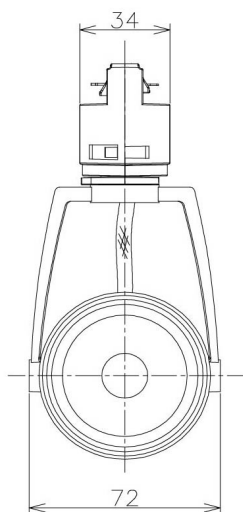

Item no. SD376-1455B9027-IK-LX

Series Name: Versa L-G Tracklight (Lens Type In-Track) (SD376-IK-LX)

Installation	Track mount
Type	Versa L-G Tracklight (Lens Type In-Track) (SD376-IK-LX)
Fixture wattage	14W
Beam angle	56 deg
Color Temp.	2700K
CRI	Ra>90
Luminous	1069 lm
Body	Die-cast aluminum alloy
Body finish	Black
Trim finish	Black
Reflector finish	N/A
IP Rate	IP20
Light source	COB module
Input Voltage	AC220~240V
Dimming Type	Non-Dimmable
Certificate	CE, CCC
Cut Hole	N/A