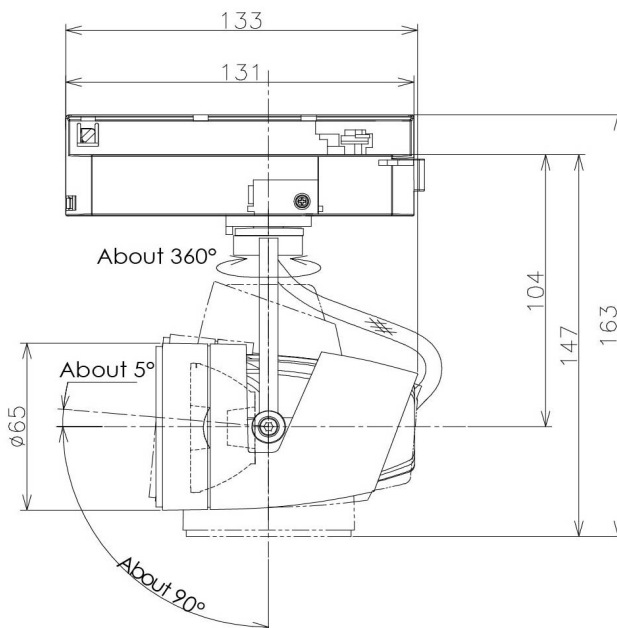

Item no. SD376-1455B9027-IK-LX

Series Name: Versa L-G Tracklight (Lens Type In-Track) (SD376-IK-LX)

Installation	Track mount
Type	Versa L-G Tracklight (Lens Type In-Track) (SD376-IK-LX)
Fixture wattage	14W
Beam angle	56 deg
Color Temp.	2700K
CRI	Ra>90
Luminous	1069 lm
Body	Die-cast aluminum alloy
Body finish	Black
Trim finish	Black
Reflector finish	N/A
IP Rate	IP20
Light source	COB module
Input Voltage	AC220~240V
Dimming Type	Non-Dimmable
Certificate	CE, CCC
Cut Hole	N/A