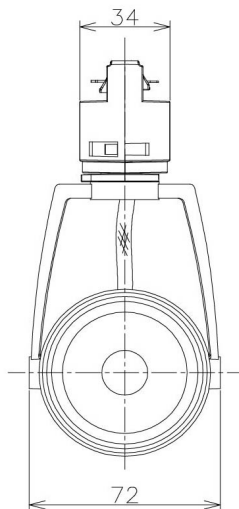

Item no. SD376-1455B9027-IK-LX

Series Name: Versa L-G Tracklight (Lens Type In-Track) (SD376-IK-LX)

Installation	Track mount
Type	
Fixture wattage	14W
Beam angle	56 deg
Color Temp.	2700K
CRI	Ra>90
Luminous	1069 lm
Body	Die-cast aluminum alloy
Body finish	Black
Trim finish	Black
Reflector finish	N/A
IP Rate	IP20
Light source	COB module
Input Voltage	AC220~240V
Dimming Type	Non-Dimmable
Certificate	CE, CCC
Cut Hole	N/A