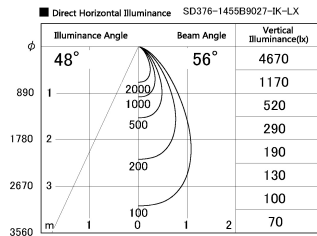

Item no. SD376-1455B9027-IK-LX

Series Name: Versa L-G Tracklight (Lens Type In-Track) (SD376-IK-LX)

Installation	Track mount
Type	
Fixture wattage	14W
Beam angle	56 deg
Color Temp.	2700K
CRI	Ra>90
Luminous	1069 lm
Body	Die-cast aluminum alloy
Body finish	Black
Trim finish	Black
Reflector finish	N/A
IP Rate	IP20
Light source	COB module
Input Voltage	AC220~240V
Dimming Type	Non-Dimmable
Certificate	CE, CCC
Cut Hole	N/A