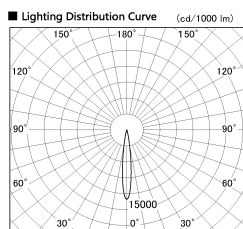

Item no. SD376-0815B9027-IK-LX

Series Name: Versa L-G Tracklight (Lens Type In-Track) (SD376-IK-LX)

■ Direct Horizontal Illuminance SD376-0815B9027-IK-LX

φ	Illuminance Angle	Beam Angle	Vertical Illuminance (lx)
220	13°	13°	31030
1			7760
450			3450
2			1940
600			1240
3			860
910			630
m	1	0	480

Installation	Track mount
Type	
Fixture wattage	7.4W
Beam angle	13 deg
Color Temp.	2700K
CRI	Ra>90
Luminous	652 lm
Body	Die-cast aluminum alloy
Body finish	Black
Trim finish	Black
Reflector finish	N/A
IP Rate	IP20
Light source	COB module
Input Voltage	AC220~240V
Dimming Type	Non-Dimmable
Certificate	CE, CCC
Cut Hole	N/A