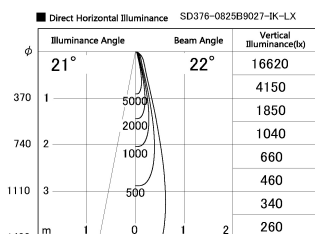

Item no. SD376-0825B9027-IK-LX

Series Name: Versa L-G Tracklight (Lens Type In-Track) (SD376-IK-LX)

Installation	Track mount
Type	
Fixture wattage	7.4W
Beam angle	22 deg
Color Temp.	2700K
CRI	Ra>90
Luminous	699 lm
Body	Die-cast aluminum alloy
Body finish	Black
Trim finish	Black
Reflector finish	N/A
IP Rate	IP20
Light source	COB module
Input Voltage	AC220~240V
Dimming Type	Non-Dimmable
Certificate	CE, CCC
Cut Hole	N/A