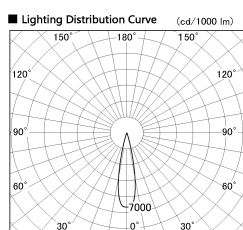

Item no. SD376-0825B9027-IK-LX

Series Name: Versa L-G Tracklight (Lens Type In-Track) (SD376-IK-LX)

Installation	Track mount
Type	
Fixture wattage	7.4W
Beam angle	22 deg
Color Temp.	2700K
CRI	Ra>90
Luminous	699 lm
Body	Die-cast aluminum alloy
Body finish	Black
Trim finish	Black
Reflector finish	N/A
IP Rate	IP20
Light source	COB module
Input Voltage	AC220~240V
Dimming Type	Non-Dimmable
Certificate	CE, CCC
Cut Hole	N/A