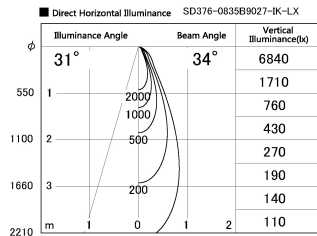

Item no. SD376-0835B9027-IK-LX

Series Name: Versa L-G Tracklight (Lens Type In-Track) (SD376-IK-LX)

Installation	Track mount
Type	
Fixture wattage	7.4W
Beam angle	34 deg
Color Temp.	2700K
CRI	Ra>90
Luminous	682 lm
Body	Die-cast aluminum alloy
Body finish	Black
Trim finish	Black
Reflector finish	N/A
IP Rate	IP20
Light source	COB module
Input Voltage	AC220~240V
Dimming Type	Non-Dimmable
Certificate	CE, CCC
Cut Hole	N/A