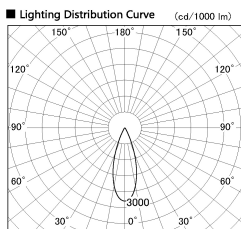

Item no. SD376-0835B9027-IK-LX

Series Name: Versa L-G Tracklight (Lens Type In-Track) (SD376-IK-LX)

Installation	Track mount
Type	
Fixture wattage	7.4W
Beam angle	34 deg
Color Temp.	2700K
CRI	Ra>90
Luminous	682 lm
Body	Die-cast aluminum alloy
Body finish	Black
Trim finish	Black
Reflector finish	N/A
IP Rate	IP20
Light source	COB module
Input Voltage	AC220~240V
Dimming Type	Non-Dimmable
Certificate	CE, CCC
Cut Hole	N/A