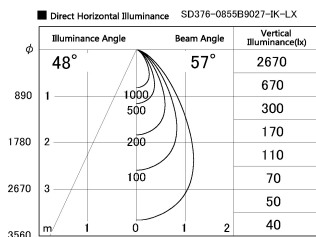

Item no. SD376-0855B9027-IK-LX

Series Name: Versa L-G Tracklight (Lens Type In-Track) (SD376-IK-LX)

Installation	Track mount
Type	Versa L-G Tracklight (Lens Type In-Track) (SD376-IK-LX)
Fixture wattage	7.4W
Beam angle	57 deg
Color Temp.	2700K
CRI	Ra>90
Luminous	674 lm
Body	Die-cast aluminum alloy
Body finish	Black
Trim finish	Black
Reflector finish	N/A
IP Rate	IP20
Light source	COB module
Input Voltage	AC220~240V
Dimming Type	Non-Dimmable
Certificate	CE, CCC
Cut Hole	N/A