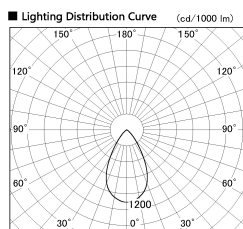

Item no. SD376-0855B9027-IK-LX

Series Name: Versa L-G Tracklight (Lens Type In-Track) (SD376-IK-LX)

Installation	Track mount
Type	Versa L-G Tracklight (Lens Type In-Track) (SD376-IK-LX)
Fixture wattage	7.4W
Beam angle	57 deg
Color Temp.	2700K
CRI	Ra>90
Luminous	674 lm
Body	Die-cast aluminum alloy
Body finish	Black
Trim finish	Black
Reflector finish	N/A
IP Rate	IP20
Light source	COB module
Input Voltage	AC220~240V
Dimming Type	Non-Dimmable
Certificate	CE, CCC
Cut Hole	N/A