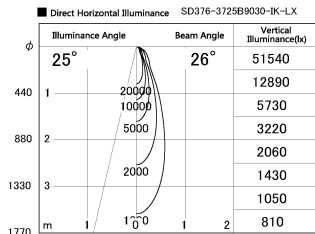

Item no. SD376-3725B9030-IK-LX

Series Name: Versa L-G Tracklight (Lens Type In-Track) (SD376-IK-LX)

Installation	Track mount
Type	
Fixture wattage	35.5W
Beam angle	26 deg
Color Temp.	3000K
CRI	Ra>90
Luminous	3489 lm
Body	Die-cast aluminum alloy
Body finish	Black
Trim finish	Black
Reflector finish	N/A
IP Rate	IP20
Light source	COB module
Input Voltage	AC220~240V
Dimming Type	Non-Dimmable
Certificate	CE, CCC
Cut Hole	N/A