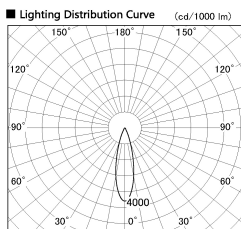

Item no. SD376-3725B9030-IK-LX

Series Name: Versa L-G Tracklight (Lens Type In-Track) (SD376-IK-LX)

Installation	Track mount
Type	
Fixture wattage	35.5W
Beam angle	26 deg
Color Temp.	3000K
CRI	Ra>90
Luminous	3489 lm
Body	Die-cast aluminum alloy
Body finish	Black
Trim finish	Black
Reflector finish	N/A
IP Rate	IP20
Light source	COB module
Input Voltage	AC220~240V
Dimming Type	Non-Dimmable
Certificate	CE, CCC
Cut Hole	N/A