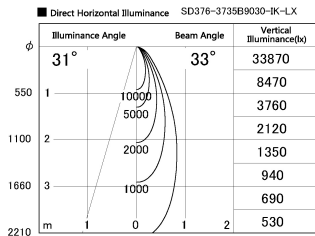

Item no. SD376-3735B9030-IK-LX

Series Name: Versa L-G Tracklight (Lens Type In-Track) (SD376-IK-LX)

Installation	Track mount
Type	
Fixture wattage	35.5W
Beam angle	33 deg
Color Temp.	3000K
CRI	Ra>90
Luminous	3568 lm
Body	Die-cast aluminum alloy
Body finish	Black
Trim finish	Black
Reflector finish	N/A
IP Rate	IP20
Light source	COB module
Input Voltage	AC220~240V
Dimming Type	Non-Dimmable
Certificate	CE, CCC
Cut Hole	N/A