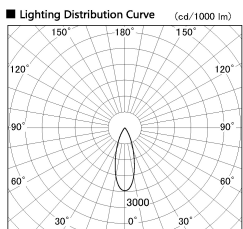

Item no. SD376-3735B9030-IK-LX

Series Name: Versa L-G Tracklight (Lens Type In-Track) (SD376-IK-LX)

Installation	Track mount
Type	
Fixture wattage	35.5W
Beam angle	33 deg
Color Temp.	3000K
CRI	Ra>90
Luminous	3568 lm
Body	Die-cast aluminum alloy
Body finish	Black
Trim finish	Black
Reflector finish	N/A
IP Rate	IP20
Light source	COB module
Input Voltage	AC220~240V
Dimming Type	Non-Dimmable
Certificate	CE, CCC
Cut Hole	N/A