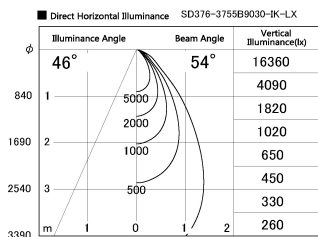

Item no. SD376-3755B9030-IK-LX

Series Name: Versa L-G Tracklight (Lens Type In-Track) (SD376-IK-LX)

Installation	Track mount
Type	
Fixture wattage	35.5W
Beam angle	54 deg
Color Temp.	3000K
CRI	Ra>90
Luminous	3467 lm
Body	Die-cast aluminum alloy
Body finish	Black
Trim finish	Black
Reflector finish	N/A
IP Rate	IP20
Light source	COB module
Input Voltage	AC220~240V
Dimming Type	Non-Dimmable
Certificate	CE, CCC
Cut Hole	N/A