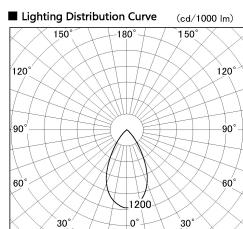

Item no. SD376-3755B9030-IK-LX

Series Name: Versa L-G Tracklight (Lens Type In-Track) (SD376-IK-LX)

Installation	Track mount
Type	
Fixture wattage	35.5W
Beam angle	54 deg
Color Temp.	3000K
CRI	Ra>90
Luminous	3467 lm
Body	Die-cast aluminum alloy
Body finish	Black
Trim finish	Black
Reflector finish	N/A
IP Rate	IP20
Light source	COB module
Input Voltage	AC220~240V
Dimming Type	Non-Dimmable
Certificate	CE, CCC
Cut Hole	N/A