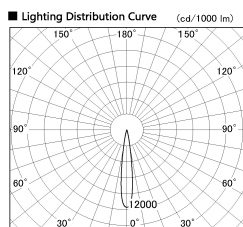

Item no. SD376-3215B9030-IK-LX

Series Name: Versa L-G Tracklight (Lens Type In-Track) (SD376-IK-LX)

■ Direct Horizontal Illuminance SD376-3215B9030-IK-LX

φ	Illuminance Angle	Beam Angle	Vertical Illuminance (lx)
	14°	15°	117860
240	50000		29470
	20000		13100
480	10000		7370
	5000		4710
730			3270
			2410
980			1840

Installation	Track mount
Type	
Fixture wattage	32W
Beam angle	15 deg
Color Temp.	3000K
CRI	Ra>90
Luminous	2515 lm
Body	Die-cast aluminum alloy
Body finish	Black
Trim finish	Black
Reflector finish	N/A
IP Rate	IP20
Light source	COB module
Input Voltage	AC220~240V
Dimming Type	Non-Dimmable
Certificate	CE, CCC
Cut Hole	N/A