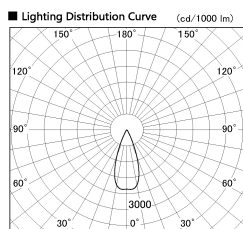

Item no. SD376-3235B9030-IK-LX

Series Name: Versa L-G Tracklight (Lens Type In-Track) (SD376-IK-LX)

Installation	Track mount
Type	
Fixture wattage	32W
Beam angle	39 deg
Color Temp.	3000K
CRI	Ra>90
Luminous	2707 lm
Body	Die-cast aluminum alloy
Body finish	Black
Trim finish	Black
Reflector finish	N/A
IP Rate	IP20
Light source	COB module
Input Voltage	AC220~240V
Dimming Type	Non-Dimmable
Certificate	CE, CCC
Cut Hole	N/A