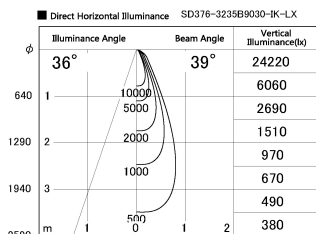

Item no. SD376-3235B9030-IK-LX

Series Name: Versa L-G Tracklight (Lens Type In-Track) (SD376-IK-LX)

Installation	Track mount
Type	
Fixture wattage	32W
Beam angle	39 deg
Color Temp.	3000K
CRI	Ra>90
Luminous	2707 lm
Body	Die-cast aluminum alloy
Body finish	Black
Trim finish	Black
Reflector finish	N/A
IP Rate	IP20
Light source	COB module
Input Voltage	AC220~240V
Dimming Type	Non-Dimmable
Certificate	CE, CCC
Cut Hole	N/A