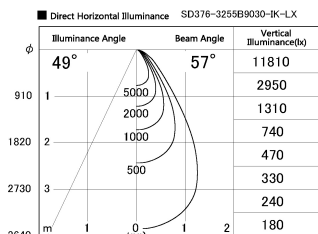

Item no. SD376-3255B9030-IK-LX

Series Name: Versa L-G Tracklight (Lens Type In-Track) (SD376-IK-LX)

Installation	Track mount
Type	
Fixture wattage	32W
Beam angle	57 deg
Color Temp.	3000K
CRI	Ra>90
Luminous	2595 lm
Body	Die-cast aluminum alloy
Body finish	Black
Trim finish	Black
Reflector finish	N/A
IP Rate	IP20
Light source	COB module
Input Voltage	AC220~240V
Dimming Type	Non-Dimmable
Certificate	CE, CCC
Cut Hole	N/A