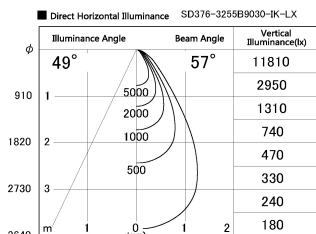

Item no. SD376-3255B9030-IK-LX

Series Name: Versa L-G Tracklight (Lens Type In-Track) (SD376-IK-LX)

Installation	Track mount
Type	
Fixture wattage	32W
Beam angle	57 deg
Color Temp.	3000K
CRI	Ra>90
Luminous	2595 lm
Body	Die-cast aluminum alloy
Body finish	Black
Trim finish	Black
Reflector finish	N/A
IP Rate	IP20
Light source	COB module
Input Voltage	AC220~240V
Dimming Type	Non-Dimmable
Certificate	CE, CCC
Cut Hole	N/A