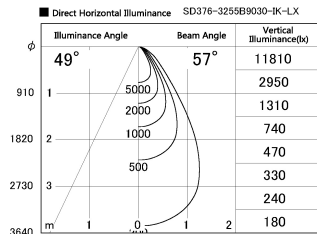

Item no. SD376-3255B9030-IK-LX

Series Name: Versa L-G Tracklight (Lens Type In-Track) (SD376-IK-LX)

Installation	Track mount
Type	
Fixture wattage	32W
Beam angle	57 deg
Color Temp.	3000K
CRI	Ra>90
Luminous	2595 lm
Body	Die-cast aluminum alloy
Body finish	Black
Trim finish	Black
Reflector finish	N/A
IP Rate	IP20
Light source	COB module
Input Voltage	AC220~240V
Dimming Type	Non-Dimmable
Certificate	CE, CCC
Cut Hole	N/A