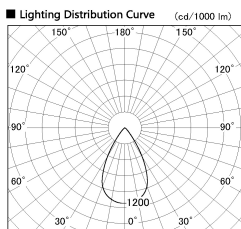

Item no. SD376-3255B9030-IK-LX

Series Name: Versa L-G Tracklight (Lens Type In-Track) (SD376-IK-LX)

Installation	Track mount
Type	
Fixture wattage	32W
Beam angle	57 deg
Color Temp.	3000K
CRI	Ra>90
Luminous	2595 lm
Body	Die-cast aluminum alloy
Body finish	Black
Trim finish	Black
Reflector finish	N/A
IP Rate	IP20
Light source	COB module
Input Voltage	AC220~240V
Dimming Type	Non-Dimmable
Certificate	CE, CCC
Cut Hole	N/A