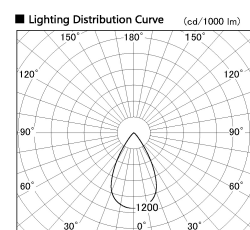

Item no. SD376-3255B9030-IK-LX

Series Name: Versa L-G Tracklight (Lens Type In-Track) (SD376-IK-LX)

Installation	Track mount
Type	
Fixture wattage	32W
Beam angle	57 deg
Color Temp.	3000K
CRI	Ra>90
Luminous	2595 lm
Body	Die-cast aluminum alloy
Body finish	Black
Trim finish	Black
Reflector finish	N/A
IP Rate	IP20
Light source	COB module
Input Voltage	AC220~240V
Dimming Type	Non-Dimmable
Certificate	CE, CCC
Cut Hole	N/A