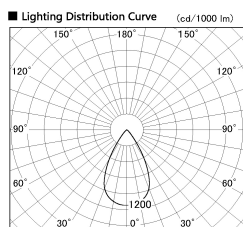

Item no. SD376-3255B9030-IK-LX

Series Name: Versa L-G Tracklight (Lens Type In-Track) (SD376-IK-LX)

Installation	Track mount
Type	
Fixture wattage	32W
Beam angle	57 deg
Color Temp.	3000K
CRI	Ra>90
Luminous	2595 lm
Body	Die-cast aluminum alloy
Body finish	Black
Trim finish	Black
Reflector finish	N/A
IP Rate	IP20
Light source	COB module
Input Voltage	AC220~240V
Dimming Type	Non-Dimmable
Certificate	CE, CCC
Cut Hole	N/A