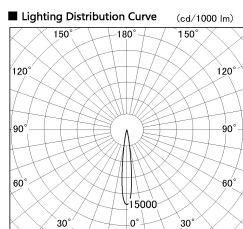

Item no. SD376-2515B9030-IK-LX

Series Name: Versa L-G Tracklight (Lens Type In-Track) (SD376-IK-LX)

■ Direct Horizontal Illuminance SD376-2515B9030-IK-LX

φ	Illuminance Angle	Beam Angle	Vertical Illuminance (lx)
	12°	13°	104890
210	5000		26220
	20000		11650
420	10000		6560
	5000		4200
630			2910
			2140
840			1640

Installation	Track mount
Type	Versa L-G Tracklight (Lens Type In-Track) (SD376-IK-LX)
Fixture wattage	24W
Beam angle	13 deg
Color Temp.	3000K
CRI	Ra>90
Luminous	1855 lm
Body	Die-cast aluminum alloy
Body finish	Black
Trim finish	Black
Reflector finish	N/A
IP Rate	IP20
Light source	COB module
Input Voltage	AC220~240V
Dimming Type	Non-Dimmable
Certificate	CE, CCC
Cut Hole	N/A