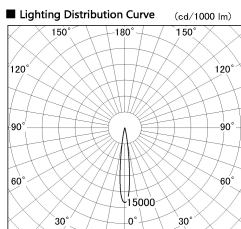

Item no. SD376-2515B9030-IK-LX

Series Name: Versa L-G Tracklight (Lens Type In-Track) (SD376-IK-LX)

■ Direct Horizontal Illuminance SD376-2515B9030-IK-LX

φ	Illuminance Angle	Beam Angle	Vertical Illuminance (lx)
	12°	13°	104890
210	50000		26220
	20000		11650
420	10000		6560
	5000		4200
630			2910
			2140
840			1640

Installation	Track mount
Type	
Fixture wattage	24W
Beam angle	13 deg
Color Temp.	3000K
CRI	Ra>90
Luminous	1855 lm
Body	Die-cast aluminum alloy
Body finish	Black
Trim finish	Black
Reflector finish	N/A
IP Rate	IP20
Light source	COB module
Input Voltage	AC220~240V
Dimming Type	Non-Dimmable
Certificate	CE, CCC
Cut Hole	N/A