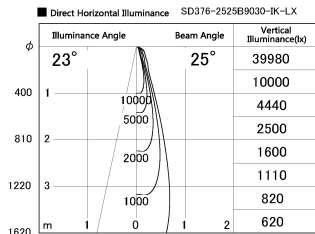

Item no. SD376-2525B9030-IK-LX

Series Name: Versa L-G Tracklight (Lens Type In-Track) (SD376-IK-LX)

Installation	Track mount
Type	
Fixture wattage	24W
Beam angle	25 deg
Color Temp.	3000K
CRI	Ra>90
Luminous	1951 lm
Body	Die-cast aluminum alloy
Body finish	Black
Trim finish	Black
Reflector finish	N/A
IP Rate	IP20
Light source	COB module
Input Voltage	AC220~240V
Dimming Type	Non-Dimmable
Certificate	CE, CCC
Cut Hole	N/A