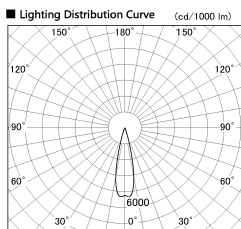

Item no. SD376-2525B9030-IK-LX

Series Name: Versa L-G Tracklight (Lens Type In-Track) (SD376-IK-LX)

Installation	Track mount
Type	
Fixture wattage	24W
Beam angle	25 deg
Color Temp.	3000K
CRI	Ra>90
Luminous	1951 lm
Body	Die-cast aluminum alloy
Body finish	Black
Trim finish	Black
Reflector finish	N/A
IP Rate	IP20
Light source	COB module
Input Voltage	AC220~240V
Dimming Type	Non-Dimmable
Certificate	CE, CCC
Cut Hole	N/A