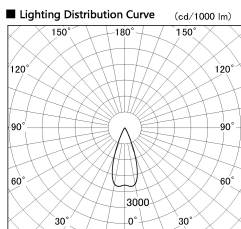

Item no. SD376-2535B9030-IK-LX

Series Name: Versa L-G Tracklight (Lens Type In-Track) (SD376-IK-LX)

Installation	Track mount
Type	
Fixture wattage	24W
Beam angle	40 deg
Color Temp.	3000K
CRI	Ra>90
Luminous	1992 lm
Body	Die-cast aluminum alloy
Body finish	Black
Trim finish	Black
Reflector finish	N/A
IP Rate	IP20
Light source	COB module
Input Voltage	AC220~240V
Dimming Type	Non-Dimmable
Certificate	CE, CCC
Cut Hole	N/A