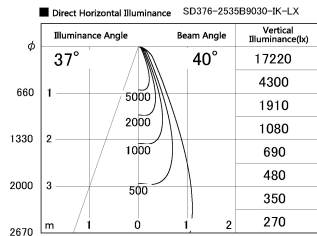

Item no. SD376-2535B9030-IK-LX

Series Name: Versa L-G Tracklight (Lens Type In-Track) (SD376-IK-LX)

Installation	Track mount
Type	
Fixture wattage	24W
Beam angle	40 deg
Color Temp.	3000K
CRI	Ra>90
Luminous	1992 lm
Body	Die-cast aluminum alloy
Body finish	Black
Trim finish	Black
Reflector finish	N/A
IP Rate	IP20
Light source	COB module
Input Voltage	AC220~240V
Dimming Type	Non-Dimmable
Certificate	CE, CCC
Cut Hole	N/A