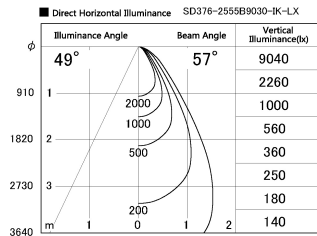

Item no. SD376-2555B9030-IK-LX

Series Name: Versa L-G Tracklight (Lens Type In-Track) (SD376-IK-LX)

Installation	Track mount
Type	
Fixture wattage	24W
Beam angle	57 deg
Color Temp.	3000K
CRI	Ra>90
Luminous	1921 lm
Body	Die-cast aluminum alloy
Body finish	Black
Trim finish	Black
Reflector finish	N/A
IP Rate	IP20
Light source	COB module
Input Voltage	AC220~240V
Dimming Type	Non-Dimmable
Certificate	CE, CCC
Cut Hole	N/A