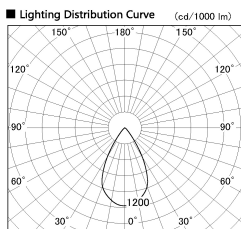

Item no. SD376-2555B9030-IK-LX

Series Name: Versa L-G Tracklight (Lens Type In-Track) (SD376-IK-LX)

Installation	Track mount
Type	
Fixture wattage	24W
Beam angle	57 deg
Color Temp.	3000K
CRI	Ra>90
Luminous	1921 lm
Body	Die-cast aluminum alloy
Body finish	Black
Trim finish	Black
Reflector finish	N/A
IP Rate	IP20
Light source	COB module
Input Voltage	AC220~240V
Dimming Type	Non-Dimmable
Certificate	CE, CCC
Cut Hole	N/A