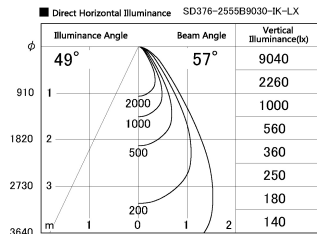

Item no. SD376-2555B9030-IK-LX

Series Name: Versa L-G Tracklight (Lens Type In-Track) (SD376-IK-LX)

Installation	Track mount
Type	
Fixture wattage	24W
Beam angle	57 deg
Color Temp.	3000K
CRI	Ra>90
Luminous	1921 lm
Body	Die-cast aluminum alloy
Body finish	Black
Trim finish	Black
Reflector finish	N/A
IP Rate	IP20
Light source	COB module
Input Voltage	AC220~240V
Dimming Type	Non-Dimmable
Certificate	CE, CCC
Cut Hole	N/A