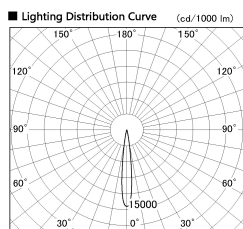

Item no. SD376-2015B9030-IK-LX

Series Name: Versa L-G Tracklight (Lens Type In-Track) (SD376-IK-LX)

■ Direct Horizontal Illuminance SD376-2015B9030-IK-LX

φ	Illuminance Angle	Beam Angle	Vertical Illuminance (lx)
210	12°	13°	86400
210			21600
420			9600
420			5400
630			3460
630			2400
840			1760
840			1350

Installation	Track mount
Type	Versa L-G Tracklight (Lens Type In-Track) (SD376-IK-LX)
Fixture wattage	18.6W
Beam angle	13 deg
Color Temp.	3000K
CRI	Ra>90
Luminous	1492 lm
Body	Die-cast aluminum alloy
Body finish	Black
Trim finish	Black
Reflector finish	N/A
IP Rate	IP20
Light source	COB module
Input Voltage	AC220~240V
Dimming Type	Non-Dimmable
Certificate	CE, CCC
Cut Hole	N/A