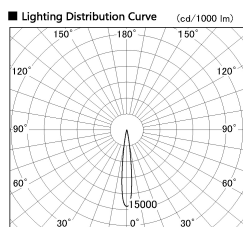

Item no. SD376-2015B9030-IK-LX

Series Name: Versa L-G Tracklight (Lens Type In-Track) (SD376-IK-LX)

■ Direct Horizontal Illuminance SD376-2015B9030-IK-LX

φ	Illuminance Angle	Beam Angle	Vertical Illuminance (lx)
210	12°	13°	86400
1			21600
420			9600
2			5400
630			3460
3			2400
840			1760
m			1350

Installation	Track mount
Type	
Fixture wattage	18.6W
Beam angle	13 deg
Color Temp.	3000K
CRI	Ra>90
Luminous	1492 lm
Body	Die-cast aluminum alloy
Body finish	Black
Trim finish	Black
Reflector finish	N/A
IP Rate	IP20
Light source	COB module
Input Voltage	AC220~240V
Dimming Type	Non-Dimmable
Certificate	CE, CCC
Cut Hole	N/A