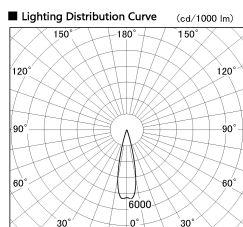

Item no. SD376-2025B9030-IK-LX

Series Name: Versa L-G Tracklight (Lens Type In-Track) (SD376-IK-LX)

■ Direct Horizontal Illuminance SD376-2025B9030-IK-LX

φ	Illuminance Angle	Beam Angle	Vertical Illuminance (lx)
400	23°	25°	32150
810			8040
1220			3570
1620			2010
			1290
			890
			660
			500

Installation	Track mount
Type	
Fixture wattage	18.6W
Beam angle	25 deg
Color Temp.	3000K
CRI	Ra>90
Luminous	1569 lm
Body	Die-cast aluminum alloy
Body finish	Black
Trim finish	Black
Reflector finish	N/A
IP Rate	IP20
Light source	COB module
Input Voltage	AC220~240V
Dimming Type	Non-Dimmable
Certificate	CE, CCC
Cut Hole	N/A