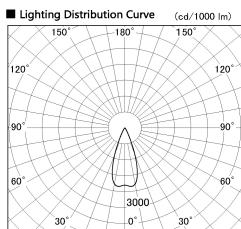

Item no. SD376-2035B9030-IK-LX

Series Name: Versa L-G Tracklight (Lens Type In-Track) (SD376-IK-LX)

Installation	Track mount
Type	
Fixture wattage	18.6W
Beam angle	40 deg
Color Temp.	3000K
CRI	Ra>90
Luminous	1603 lm
Body	Die-cast aluminum alloy
Body finish	Black
Trim finish	Black
Reflector finish	N/A
IP Rate	IP20
Light source	COB module
Input Voltage	AC220~240V
Dimming Type	Non-Dimmable
Certificate	CE, CCC
Cut Hole	N/A