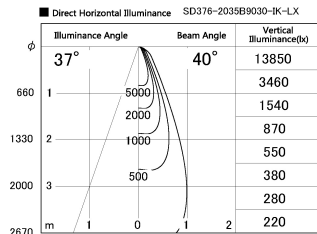

Item no. SD376-2035B9030-IK-LX

Series Name: Versa L-G Tracklight (Lens Type In-Track) (SD376-IK-LX)

Installation	Track mount
Type	
Fixture wattage	18.6W
Beam angle	40 deg
Color Temp.	3000K
CRI	Ra>90
Luminous	1603 lm
Body	Die-cast aluminum alloy
Body finish	Black
Trim finish	Black
Reflector finish	N/A
IP Rate	IP20
Light source	COB module
Input Voltage	AC220~240V
Dimming Type	Non-Dimmable
Certificate	CE, CCC
Cut Hole	N/A