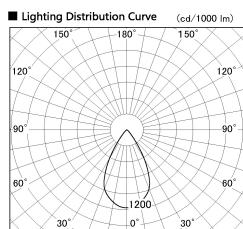

Item no. SD376-2055B9030-IK-LX

Series Name: Versa L-G Tracklight (Lens Type In-Track) (SD376-IK-LX)

Installation	Track mount
Type	
Fixture wattage	18.6W
Beam angle	57 deg
Color Temp.	3000K
CRI	Ra>90
Luminous	1545 lm
Body	Die-cast aluminum alloy
Body finish	Black
Trim finish	Black
Reflector finish	N/A
IP Rate	IP20
Light source	COB module
Input Voltage	AC220~240V
Dimming Type	Non-Dimmable
Certificate	CE, CCC
Cut Hole	N/A