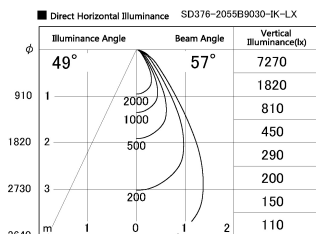

Item no. SD376-2055B9030-IK-LX

Series Name: Versa L-G Tracklight (Lens Type In-Track) (SD376-IK-LX)

Installation	Track mount
Type	
Fixture wattage	18.6W
Beam angle	57 deg
Color Temp.	3000K
CRI	Ra>90
Luminous	1545 lm
Body	Die-cast aluminum alloy
Body finish	Black
Trim finish	Black
Reflector finish	N/A
IP Rate	IP20
Light source	COB module
Input Voltage	AC220~240V
Dimming Type	Non-Dimmable
Certificate	CE, CCC
Cut Hole	N/A