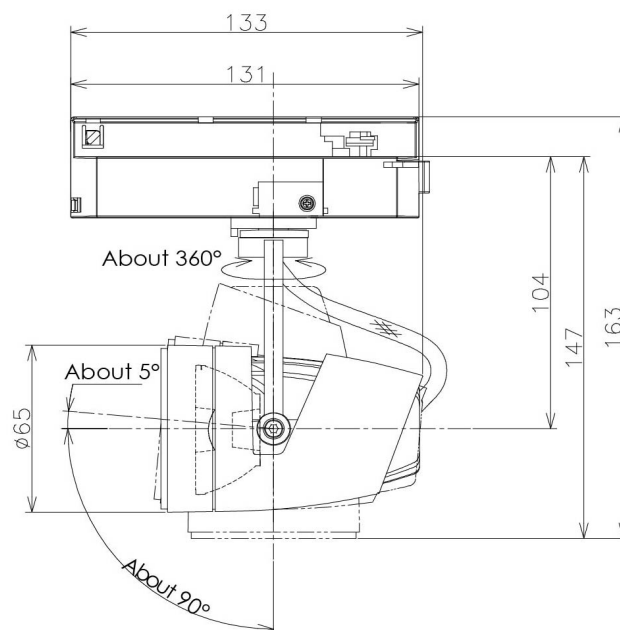

Item no. SD376-1415B9030-IK-LX

Series Name: Versa L-G Tracklight (Lens Type In-Track) (SD376-IK-LX)

Installation	Track mount
Type	
Fixture wattage	14W
Beam angle	20 deg
Color Temp.	3000K
CRI	Ra>90
Luminous	1073 lm
Body	Die-cast aluminum alloy
Body finish	Black
Trim finish	Black
Reflector finish	N/A
IP Rate	IP20
Light source	COB module
Input Voltage	AC220~240V
Dimming Type	Non-Dimmable
Certificate	CE, CCC
Cut Hole	N/A