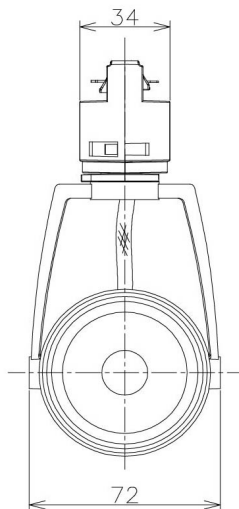

Item no. SD376-1415B9030-IK-LX

Series Name: Versa L-G Tracklight (Lens Type In-Track) (SD376-IK-LX)

Installation	Track mount
Type	
Fixture wattage	14W
Beam angle	20 deg
Color Temp.	3000K
CRI	Ra>90
Luminous	1073 lm
Body	Die-cast aluminum alloy
Body finish	Black
Trim finish	Black
Reflector finish	N/A
IP Rate	IP20
Light source	COB module
Input Voltage	AC220~240V
Dimming Type	Non-Dimmable
Certificate	CE, CCC
Cut Hole	N/A