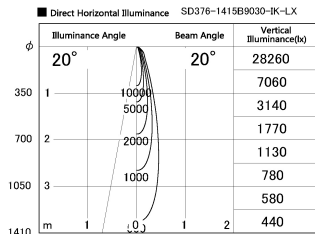

Item no. SD376-1415B9030-IK-LX

Series Name: Versa L-G Tracklight (Lens Type In-Track) (SD376-IK-LX)

Installation	Track mount
Type	
Fixture wattage	14W
Beam angle	20 deg
Color Temp.	3000K
CRI	Ra>90
Luminous	1073 lm
Body	Die-cast aluminum alloy
Body finish	Black
Trim finish	Black
Reflector finish	N/A
IP Rate	IP20
Light source	COB module
Input Voltage	AC220~240V
Dimming Type	Non-Dimmable
Certificate	CE, CCC
Cut Hole	N/A