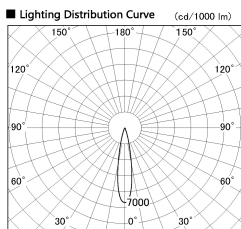

Item no. SD376-1415B9030-IK-LX

Series Name: Versa L-G Tracklight (Lens Type In-Track) (SD376-IK-LX)

Installation	Track mount
Type	
Fixture wattage	14W
Beam angle	20 deg
Color Temp.	3000K
CRI	Ra>90
Luminous	1073 lm
Body	Die-cast aluminum alloy
Body finish	Black
Trim finish	Black
Reflector finish	N/A
IP Rate	IP20
Light source	COB module
Input Voltage	AC220~240V
Dimming Type	Non-Dimmable
Certificate	CE, CCC
Cut Hole	N/A