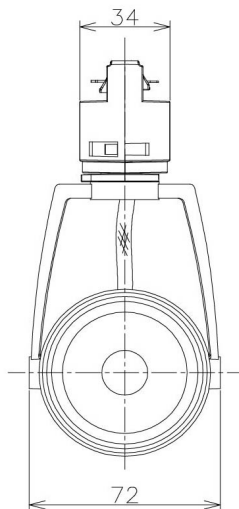

Item no. SD376-1425B9030-IK-LX

Series Name: Versa L-G Tracklight (Lens Type In-Track) (SD376-IK-LX)

Installation	Track mount
Type	
Fixture wattage	14W
Beam angle	26 deg
Color Temp.	3000K
CRI	Ra>90
Luminous	1146 lm
Body	Die-cast aluminum alloy
Body finish	Black
Trim finish	Black
Reflector finish	N/A
IP Rate	IP20
Light source	COB module
Input Voltage	AC220~240V
Dimming Type	Non-Dimmable
Certificate	CE, CCC
Cut Hole	N/A