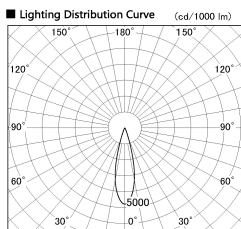

Item no. SD376-1425B9030-IK-LX

Series Name: Versa L-G Tracklight (Lens Type In-Track) (SD376-IK-LX)

Installation	Track mount
Type	
Fixture wattage	14W
Beam angle	26 deg
Color Temp.	3000K
CRI	Ra>90
Luminous	1146 lm
Body	Die-cast aluminum alloy
Body finish	Black
Trim finish	Black
Reflector finish	N/A
IP Rate	IP20
Light source	COB module
Input Voltage	AC220~240V
Dimming Type	Non-Dimmable
Certificate	CE, CCC
Cut Hole	N/A