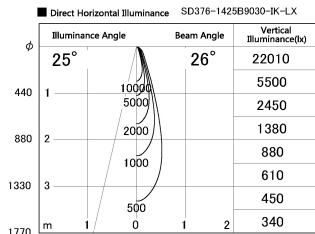

Item no. SD376-1425B9030-IK-LX

Series Name: Versa L-G Tracklight (Lens Type In-Track) (SD376-IK-LX)

Installation	Track mount
Type	
Fixture wattage	14W
Beam angle	26 deg
Color Temp.	3000K
CRI	Ra>90
Luminous	1146 lm
Body	Die-cast aluminum alloy
Body finish	Black
Trim finish	Black
Reflector finish	N/A
IP Rate	IP20
Light source	COB module
Input Voltage	AC220~240V
Dimming Type	Non-Dimmable
Certificate	CE, CCC
Cut Hole	N/A