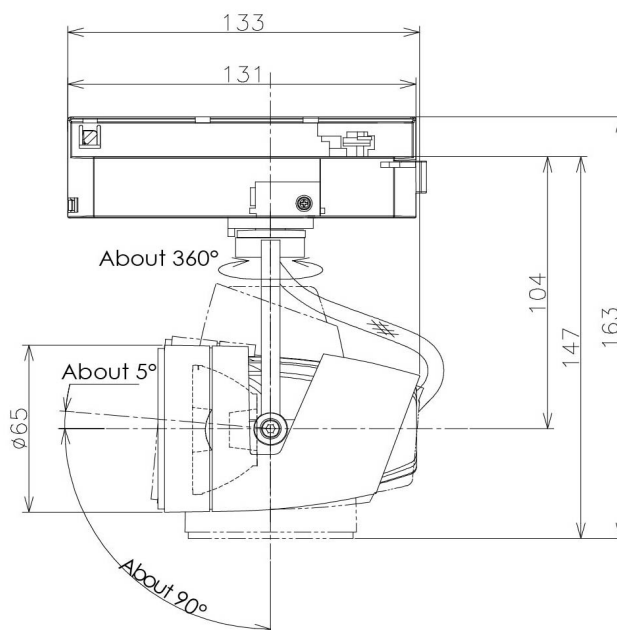

Item no. SD376-1425B9030-IK-LX

Series Name: Versa L-G Tracklight (Lens Type In-Track) (SD376-IK-LX)

■ Direct Horizontal Illuminance SD376-1425B9030-IK-LX

φ	Illuminance Angle	Beam Angle	Vertical Illuminance (lx)
440	25°	26°	22010
1	1000lx		5500
	5000		2450
880	2		1380
	2000		880
1330	3		610
	1000		450
1770	m	1	340
		0	
		1	
		2	

Installation	Track mount
Type	Versa L-G Tracklight (Lens Type In-Track) (SD376-IK-LX)
Fixture wattage	14W
Beam angle	26 deg
Color Temp.	3000K
CRI	Ra>90
Luminous	1146 lm
Body	Die-cast aluminum alloy
Body finish	Black
Trim finish	Black
Reflector finish	N/A
IP Rate	IP20
Light source	COB module
Input Voltage	AC220~240V
Dimming Type	Non-Dimmable
Certificate	CE, CCC
Cut Hole	N/A