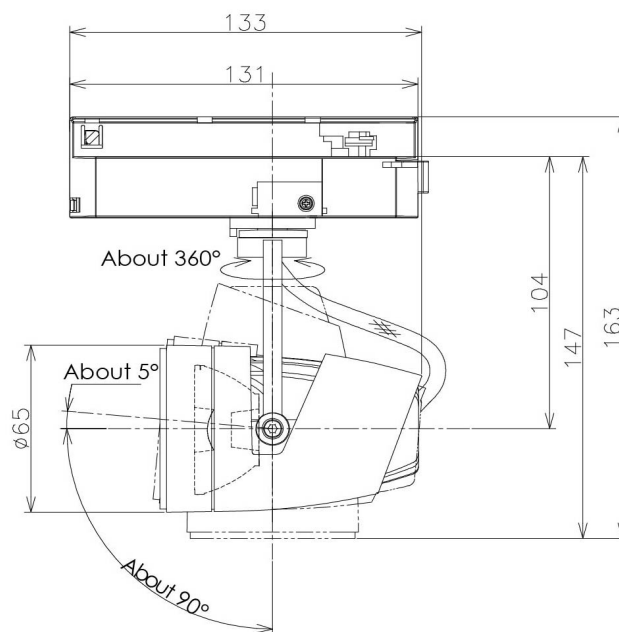

Item no. SD376-1425B9030-IK-LX

Series Name: Versa L-G Tracklight (Lens Type In-Track) (SD376-IK-LX)

Installation	Track mount
Type	
Fixture wattage	14W
Beam angle	26 deg
Color Temp.	3000K
CRI	Ra>90
Luminous	1146 lm
Body	Die-cast aluminum alloy
Body finish	Black
Trim finish	Black
Reflector finish	N/A
IP Rate	IP20
Light source	COB module
Input Voltage	AC220~240V
Dimming Type	Non-Dimmable
Certificate	CE, CCC
Cut Hole	N/A