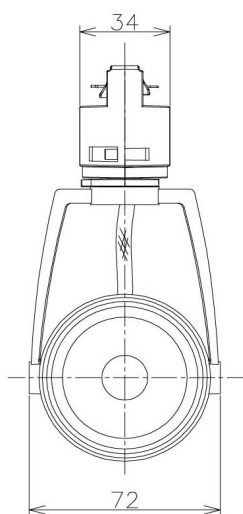

Item no. SD376-1425B9030-IK-LX

Series Name: Versa L-G Tracklight (Lens Type In-Track) (SD376-IK-LX)

■ Direct Horizontal Illuminance SD376-1425B9030-IK-LX

φ	Illuminance Angle	Beam Angle	Vertical Illuminance (lx)
440	25°	26°	22010
1	1000lx		5500
	5000		2450
880	2		1380
	2000		880
1330	3		610
	1000		450
1770	m	1	340
		0	
		1	
		2	

Installation	Track mount
Type	Versa L-G Tracklight (Lens Type In-Track) (SD376-IK-LX)
Fixture wattage	14W
Beam angle	26 deg
Color Temp.	3000K
CRI	Ra>90
Luminous	1146 lm
Body	Die-cast aluminum alloy
Body finish	Black
Trim finish	Black
Reflector finish	N/A
IP Rate	IP20
Light source	COB module
Input Voltage	AC220~240V
Dimming Type	Non-Dimmable
Certificate	CE, CCC
Cut Hole	N/A