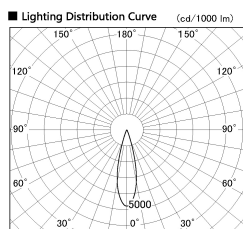

Item no. SD376-1425B9030-IK-LX

Series Name: Versa L-G Tracklight (Lens Type In-Track) (SD376-IK-LX)

■ Direct Horizontal Illuminance SD376-1425B9030-IK-LX

φ	Illuminance Angle	Beam Angle	Vertical Illuminance (lx)
440	25°	26°	22010
1	1000lx		5500
	5000		2450
880	2		1380
	2000		880
1330	3		610
	1000		450
1770	m	1	340
		0	
		1	
		2	

Installation	Track mount
Type	Versa L-G Tracklight (Lens Type In-Track) (SD376-IK-LX)
Fixture wattage	14W
Beam angle	26 deg
Color Temp.	3000K
CRI	Ra>90
Luminous	1146 lm
Body	Die-cast aluminum alloy
Body finish	Black
Trim finish	Black
Reflector finish	N/A
IP Rate	IP20
Light source	COB module
Input Voltage	AC220~240V
Dimming Type	Non-Dimmable
Certificate	CE, CCC
Cut Hole	N/A