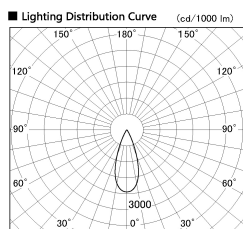

Item no. SD376-1435B9030-IK-LX

Series Name: Versa L-G Tracklight (Lens Type In-Track) (SD376-IK-LX)

■ Direct Horizontal Illuminance SD376-1435B9030-IK-LX

Illuminance Angle	Beam Angle	Vertical Illuminance (lx)
35°	38°	10540
1	5000	2640
2	2000	1170
3	1000	660
1	500	420
2		290
3		220
2520 m		160

Installation	Track mount
Type	Versa L-G Tracklight (Lens Type In-Track) (SD376-IK-LX)
Fixture wattage	14W
Beam angle	38 deg
Color Temp.	3000K
CRI	Ra>90
Luminous	1124 lm
Body	Die-cast aluminum alloy
Body finish	Black
Trim finish	Black
Reflector finish	N/A
IP Rate	IP20
Light source	COB module
Input Voltage	AC220~240V
Dimming Type	Non-Dimmable
Certificate	CE, CCC
Cut Hole	N/A