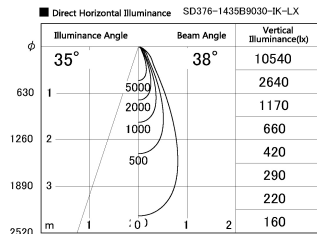

Item no. SD376-1435B9030-IK-LX

Series Name: Versa L-G Tracklight (Lens Type In-Track) (SD376-IK-LX)

Installation	Track mount
Type	
Fixture wattage	14W
Beam angle	38 deg
Color Temp.	3000K
CRI	Ra>90
Luminous	1124 lm
Body	Die-cast aluminum alloy
Body finish	Black
Trim finish	Black
Reflector finish	N/A
IP Rate	IP20
Light source	COB module
Input Voltage	AC220~240V
Dimming Type	Non-Dimmable
Certificate	CE, CCC
Cut Hole	N/A