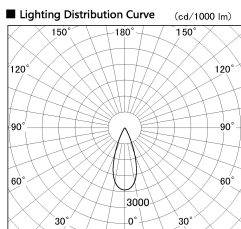

Item no. SD376-1435B9030-IK-LX

Series Name: Versa L-G Tracklight (Lens Type In-Track) (SD376-IK-LX)

Installation	Track mount
Type	
Fixture wattage	14W
Beam angle	38 deg
Color Temp.	3000K
CRI	Ra>90
Luminous	1124 lm
Body	Die-cast aluminum alloy
Body finish	Black
Trim finish	Black
Reflector finish	N/A
IP Rate	IP20
Light source	COB module
Input Voltage	AC220~240V
Dimming Type	Non-Dimmable
Certificate	CE, CCC
Cut Hole	N/A