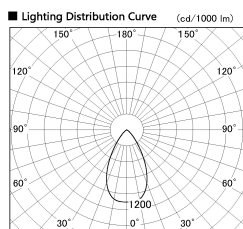

Item no. SD376-1455B9030-IK-LX

Series Name: Versa L-G Tracklight (Lens Type In-Track) (SD376-IK-LX)

Installation	Track mount
Type	
Fixture wattage	14W
Beam angle	56 deg
Color Temp.	3000K
CRI	Ra>90
Luminous	1114 lm
Body	Die-cast aluminum alloy
Body finish	Black
Trim finish	Black
Reflector finish	N/A
IP Rate	IP20
Light source	COB module
Input Voltage	AC220~240V
Dimming Type	Non-Dimmable
Certificate	CE, CCC
Cut Hole	N/A