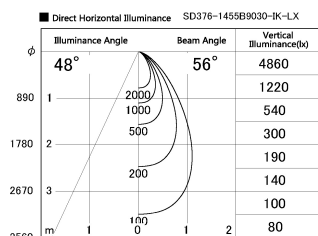

Item no. SD376-1455B9030-IK-LX

Series Name: Versa L-G Tracklight (Lens Type In-Track) (SD376-IK-LX)

Installation	Track mount
Type	
Fixture wattage	14W
Beam angle	56 deg
Color Temp.	3000K
CRI	Ra>90
Luminous	1114 lm
Body	Die-cast aluminum alloy
Body finish	Black
Trim finish	Black
Reflector finish	N/A
IP Rate	IP20
Light source	COB module
Input Voltage	AC220~240V
Dimming Type	Non-Dimmable
Certificate	CE, CCC
Cut Hole	N/A