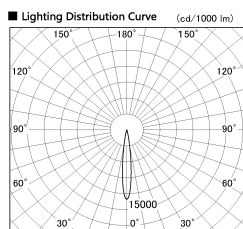

Item no. SD376-0815B9030-IK-LX

Series Name: Versa L-G Tracklight (Lens Type In-Track) (SD376-IK-LX)

■ Direct Horizontal Illuminance SD376-0815B9030-IK-LX

Illuminance Angle	Beam Angle	Vertical Illuminance (lx)
13°	13°	32350
1		8090
2		3590
3		2020
450		1290
600		900
910		660
1	0	510

Installation	Track mount
Type	
Fixture wattage	7.4W
Beam angle	13 deg
Color Temp.	3000K
CRI	Ra>90
Luminous	679 lm
Body	Die-cast aluminum alloy
Body finish	Black
Trim finish	Black
Reflector finish	N/A
IP Rate	IP20
Light source	COB module
Input Voltage	AC220~240V
Dimming Type	Non-Dimmable
Certificate	CE, CCC
Cut Hole	N/A