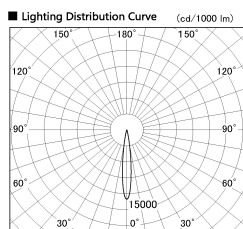

Item no. SD376-0815B9030-IK-LX

Series Name: Versa L-G Tracklight (Lens Type In-Track) (SD376-IK-LX)

■ Direct Horizontal Illuminance SD376-0815B9030-IK-LX

φ	Illuminance Angle	Beam Angle	Vertical Illuminance (lx)
220	13°	13°	32350
1			8090
			3590
450	2		2020
			1290
680	3		900
			660
910	m	1 0 1 2	510

Installation	Track mount
Type	Versa L-G Tracklight (Lens Type In-Track) (SD376-IK-LX)
Fixture wattage	7.4W
Beam angle	13 deg
Color Temp.	3000K
CRI	Ra>90
Luminous	679 lm
Body	Die-cast aluminum alloy
Body finish	Black
Trim finish	Black
Reflector finish	N/A
IP Rate	IP20
Light source	COB module
Input Voltage	AC220~240V
Dimming Type	Non-Dimmable
Certificate	CE, CCC
Cut Hole	N/A