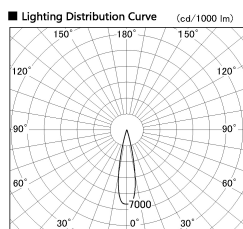

Item no. SD376-0825B9030-IK-LX

Series Name: Versa L-G Tracklight (Lens Type In-Track) (SD376-IK-LX)

■ Direct Horizontal Illuminance SD376-0825B9030-IK-LX

φ	Illuminance Angle	Beam Angle	Vertical Illuminance (lx)
370	21°	22°	17300
740			4320
1110			1920
1480			1080
			690
			480
			350
			270

Installation	Track mount
Type	Versa L-G Tracklight (Lens Type In-Track) (SD376-IK-LX)
Fixture wattage	7.4W
Beam angle	22 deg
Color Temp.	3000K
CRI	Ra>90
Luminous	728 lm
Body	Die-cast aluminum alloy
Body finish	Black
Trim finish	Black
Reflector finish	N/A
IP Rate	IP20
Light source	COB module
Input Voltage	AC220~240V
Dimming Type	Non-Dimmable
Certificate	CE, CCC
Cut Hole	N/A