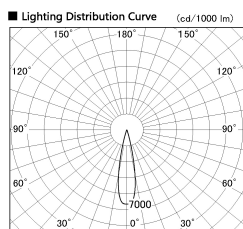

Item no. SD376-0825B9030-IK-LX

Series Name: Versa L-G Tracklight (Lens Type In-Track) (SD376-IK-LX)

Installation	Track mount
Type	
Fixture wattage	7.4W
Beam angle	22 deg
Color Temp.	3000K
CRI	Ra>90
Luminous	728 lm
Body	Die-cast aluminum alloy
Body finish	Black
Trim finish	Black
Reflector finish	N/A
IP Rate	IP20
Light source	COB module
Input Voltage	AC220~240V
Dimming Type	Non-Dimmable
Certificate	CE, CCC
Cut Hole	N/A