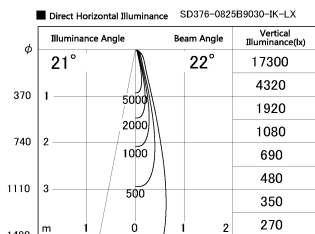

Item no. SD376-0825B9030-IK-LX

Series Name: Versa L-G Tracklight (Lens Type In-Track) (SD376-IK-LX)

Installation	Track mount
Type	
Fixture wattage	7.4W
Beam angle	22 deg
Color Temp.	3000K
CRI	Ra>90
Luminous	728 lm
Body	Die-cast aluminum alloy
Body finish	Black
Trim finish	Black
Reflector finish	N/A
IP Rate	IP20
Light source	COB module
Input Voltage	AC220~240V
Dimming Type	Non-Dimmable
Certificate	CE, CCC
Cut Hole	N/A