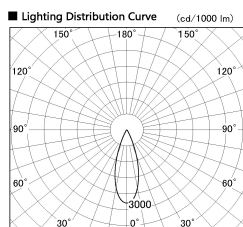

Item no. SD376-0835B9030-IK-LX

Series Name: Versa L-G Tracklight (Lens Type In-Track) (SD376-IK-LX)

Installation	Track mount
Type	
Fixture wattage	7.4W
Beam angle	34 deg
Color Temp.	3000K
CRI	Ra>90
Luminous	710 lm
Body	Die-cast aluminum alloy
Body finish	Black
Trim finish	Black
Reflector finish	N/A
IP Rate	IP20
Light source	COB module
Input Voltage	AC220~240V
Dimming Type	Non-Dimmable
Certificate	CE, CCC
Cut Hole	N/A