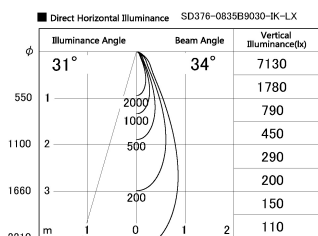

Item no. SD376-0835B9030-IK-LX

Series Name: Versa L-G Tracklight (Lens Type In-Track) (SD376-IK-LX)

Installation	Track mount
Type	
Fixture wattage	7.4W
Beam angle	34 deg
Color Temp.	3000K
CRI	Ra>90
Luminous	710 lm
Body	Die-cast aluminum alloy
Body finish	Black
Trim finish	Black
Reflector finish	N/A
IP Rate	IP20
Light source	COB module
Input Voltage	AC220~240V
Dimming Type	Non-Dimmable
Certificate	CE, CCC
Cut Hole	N/A