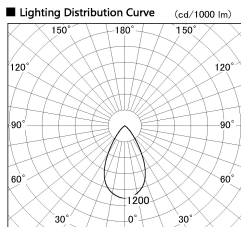

Item no. SD376-0855B9030-IK-LX

Series Name: Versa L-G Tracklight (Lens Type In-Track) (SD376-IK-LX)

Installation	Track mount
Type	
Fixture wattage	7.4W
Beam angle	57 deg
Color Temp.	3000K
CRI	Ra>90
Luminous	702 lm
Body	Die-cast aluminum alloy
Body finish	Black
Trim finish	Black
Reflector finish	N/A
IP Rate	IP20
Light source	COB module
Input Voltage	AC220~240V
Dimming Type	Non-Dimmable
Certificate	CE, CCC
Cut Hole	N/A