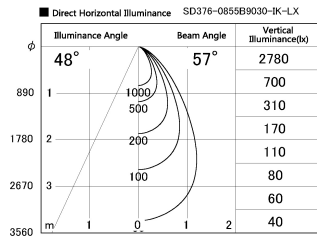

Item no. SD376-0855B9030-IK-LX

Series Name: Versa L-G Tracklight (Lens Type In-Track) (SD376-IK-LX)

Installation	Track mount
Type	
Fixture wattage	7.4W
Beam angle	57 deg
Color Temp.	3000K
CRI	Ra>90
Luminous	702 lm
Body	Die-cast aluminum alloy
Body finish	Black
Trim finish	Black
Reflector finish	N/A
IP Rate	IP20
Light source	COB module
Input Voltage	AC220~240V
Dimming Type	Non-Dimmable
Certificate	CE, CCC
Cut Hole	N/A