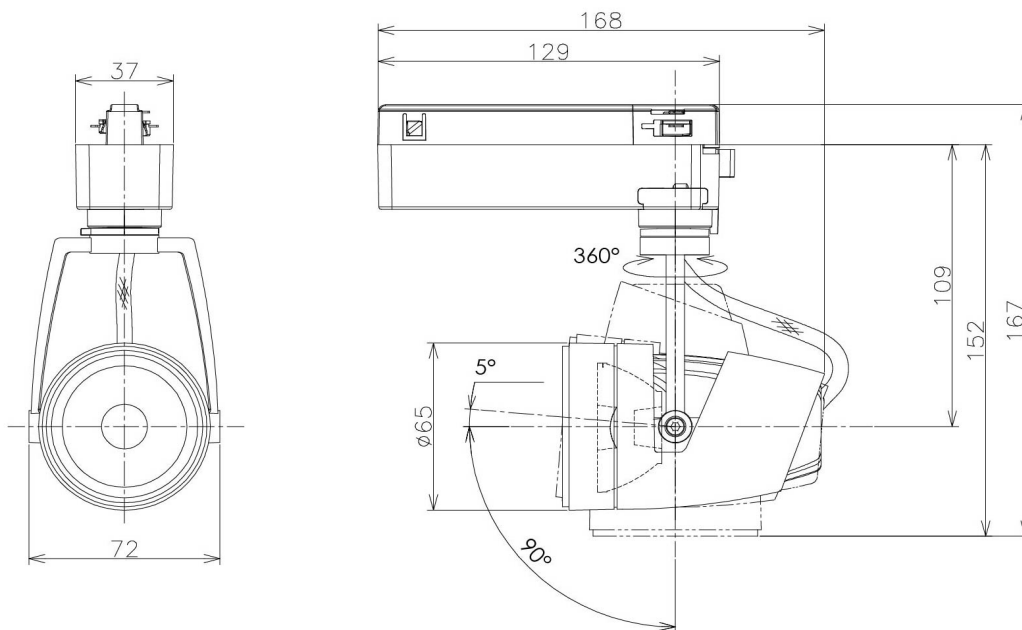

Item no. SD376-0855B9030-IK-LX

Series Name: Versa L-G Tracklight (Lens Type In-Track) (SD376-IK-LX)

Installation	Track mount
Type	
Fixture wattage	7.4W
Beam angle	57 deg
Color Temp.	3000K
CRI	Ra>90
Luminous	702 lm
Body	Die-cast aluminum alloy
Body finish	Black
Trim finish	Black
Reflector finish	N/A
IP Rate	IP20
Light source	COB module
Input Voltage	AC220~240V
Dimming Type	Non-Dimmable
Certificate	CE, CCC
Cut Hole	N/A