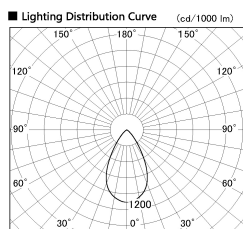

Item no. SD376-0855B9030-IK-LX

Series Name: Versa L-G Tracklight (Lens Type In-Track) (SD376-IK-LX)

| | |
|------------------|---|
| Installation | Track mount |
| Type | Versa L-G Tracklight (Lens Type In-Track) (SD376-IK-LX) |
| Fixture wattage | 7.4W |
| Beam angle | 57 deg |
| Color Temp. | 3000K |
| CRI | Ra>90 |
| Luminous | 702 lm |
| Body | Die-cast aluminum alloy |
| Body finish | Black |
| Trim finish | Black |
| Reflector finish | N/A |
| IP Rate | IP20 |
| Light source | COB module |
| Input Voltage | AC220~240V |
| Dimming Type | Non-Dimmable |
| Certificate | CE, CCC |
| Cut Hole | N/A |