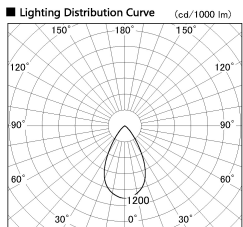

Item no. SD376-0855B9030-IK-LX

Series Name: Versa L-G Tracklight (Lens Type In-Track) (SD376-IK-LX)

Installation	Track mount
Type	Versa L-G Tracklight (Lens Type In-Track) (SD376-IK-LX)
Fixture wattage	7.4W
Beam angle	57 deg
Color Temp.	3000K
CRI	Ra>90
Luminous	702 lm
Body	Die-cast aluminum alloy
Body finish	Black
Trim finish	Black
Reflector finish	N/A
IP Rate	IP20
Light source	COB module
Input Voltage	AC220~240V
Dimming Type	Non-Dimmable
Certificate	CE, CCC
Cut Hole	N/A