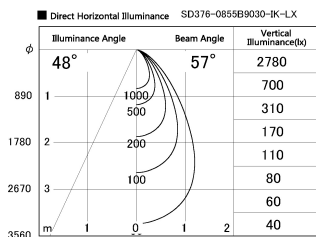

Item no. SD376-0855B9030-IK-LX

Series Name: Versa L-G Tracklight (Lens Type In-Track) (SD376-IK-LX)

| | |
|------------------|---|
| Installation | Track mount |
| Type | Versa L-G Tracklight (Lens Type In-Track) (SD376-IK-LX) |
| Fixture wattage | 7.4W |
| Beam angle | 57 deg |
| Color Temp. | 3000K |
| CRI | Ra>90 |
| Luminous | 702 lm |
| Body | Die-cast aluminum alloy |
| Body finish | Black |
| Trim finish | Black |
| Reflector finish | N/A |
| IP Rate | IP20 |
| Light source | COB module |
| Input Voltage | AC220~240V |
| Dimming Type | Non-Dimmable |
| Certificate | CE, CCC |
| Cut Hole | N/A |