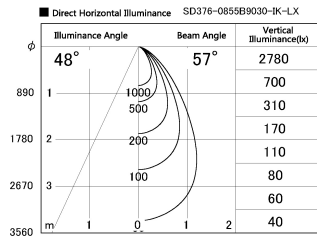

Item no. SD376-0855B9030-IK-LX

Series Name: Versa L-G Tracklight (Lens Type In-Track) (SD376-IK-LX)

Installation	Track mount
Type	Versa L-G Tracklight (Lens Type In-Track) (SD376-IK-LX)
Fixture wattage	7.4W
Beam angle	57 deg
Color Temp.	3000K
CRI	Ra>90
Luminous	702 lm
Body	Die-cast aluminum alloy
Body finish	Black
Trim finish	Black
Reflector finish	N/A
IP Rate	IP20
Light source	COB module
Input Voltage	AC220~240V
Dimming Type	Non-Dimmable
Certificate	CE, CCC
Cut Hole	N/A