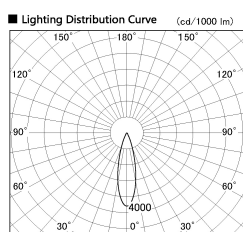

Item no. SD376-3725B9035-IK-LX

Series Name: Versa L-G Tracklight (Lens Type In-Track) (SD376-IK-LX)

■ Direct Horizontal Illuminance SD376-3725B9035-IK-LX

φ	Illuminance Angle	Beam Angle	Vertical Illuminance (lx)
440	25°	26°	53610
880	2000	10000	13400
1330	5000	3350	5960
1770	2000	2140	3350
		1490	2140
		1090	1490
		840	1090

Installation	Track mount
Type	
Fixture wattage	35.5W
Beam angle	26 deg
Color Temp.	3500K
CRI	Ra>90
Luminous	3629 lm
Body	Die-cast aluminum alloy
Body finish	Black
Trim finish	Black
Reflector finish	N/A
IP Rate	IP20
Light source	COB module
Input Voltage	AC220~240V
Dimming Type	Non-Dimmable
Certificate	CE, CCC
Cut Hole	N/A