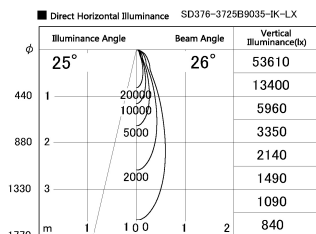

Item no. SD376-3725B9035-IK-LX

Series Name: Versa L-G Tracklight (Lens Type In-Track) (SD376-IK-LX)

Installation	Track mount
Type	Versa L-G Tracklight (Lens Type In-Track) (SD376-IK-LX)
Fixture wattage	35.5W
Beam angle	26 deg
Color Temp.	3500K
CRI	Ra>90
Luminous	3629 lm
Body	Die-cast aluminum alloy
Body finish	Black
Trim finish	Black
Reflector finish	N/A
IP Rate	IP20
Light source	COB module
Input Voltage	AC220~240V
Dimming Type	Non-Dimmable
Certificate	CE, CCC
Cut Hole	N/A