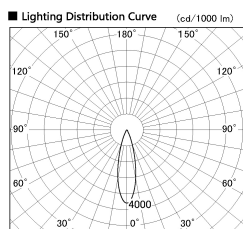

Item no. SD376-3725B9035-IK-LX

Series Name: Versa L-G Tracklight (Lens Type In-Track) (SD376-IK-LX)

Installation	Track mount
Type	Versa L-G Tracklight (Lens Type In-Track) (SD376-IK-LX)
Fixture wattage	35.5W
Beam angle	26 deg
Color Temp.	3500K
CRI	Ra>90
Luminous	3629 lm
Body	Die-cast aluminum alloy
Body finish	Black
Trim finish	Black
Reflector finish	N/A
IP Rate	IP20
Light source	COB module
Input Voltage	AC220~240V
Dimming Type	Non-Dimmable
Certificate	CE, CCC
Cut Hole	N/A