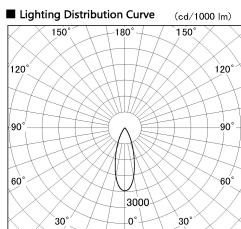

Item no. SD376-3735B9035-IK-LX

Series Name: Versa L-G Tracklight (Lens Type In-Track) (SD376-IK-LX)

Installation	Track mount
Type	
Fixture wattage	35.5W
Beam angle	33 deg
Color Temp.	3500K
CRI	Ra>90
Luminous	3711 lm
Body	Die-cast aluminum alloy
Body finish	Black
Trim finish	Black
Reflector finish	N/A
IP Rate	IP20
Light source	COB module
Input Voltage	AC220~240V
Dimming Type	Non-Dimmable
Certificate	CE, CCC
Cut Hole	N/A