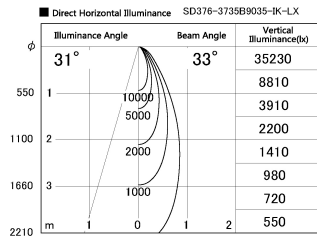

Item no. SD376-3735B9035-IK-LX

Series Name: Versa L-G Tracklight (Lens Type In-Track) (SD376-IK-LX)

Installation	Track mount
Type	
Fixture wattage	35.5W
Beam angle	33 deg
Color Temp.	3500K
CRI	Ra>90
Luminous	3711 lm
Body	Die-cast aluminum alloy
Body finish	Black
Trim finish	Black
Reflector finish	N/A
IP Rate	IP20
Light source	COB module
Input Voltage	AC220~240V
Dimming Type	Non-Dimmable
Certificate	CE, CCC
Cut Hole	N/A