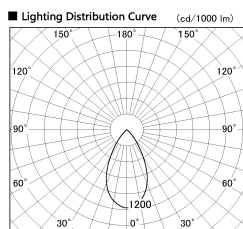

Item no. SD376-3755B9035-IK-LX

Series Name: Versa L-G Tracklight (Lens Type In-Track) (SD376-IK-LX)

Installation	Track mount
Type	
Fixture wattage	35.5W
Beam angle	54 deg
Color Temp.	3500K
CRI	Ra>90
Luminous	3606 lm
Body	Die-cast aluminum alloy
Body finish	Black
Trim finish	Black
Reflector finish	N/A
IP Rate	IP20
Light source	COB module
Input Voltage	AC220~240V
Dimming Type	Non-Dimmable
Certificate	CE, CCC
Cut Hole	N/A