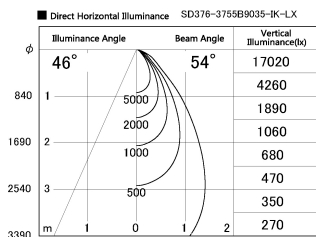

Item no. SD376-3755B9035-IK-LX

Series Name: Versa L-G Tracklight (Lens Type In-Track) (SD376-IK-LX)

Installation	Track mount
Type	
Fixture wattage	35.5W
Beam angle	54 deg
Color Temp.	3500K
CRI	Ra>90
Luminous	3606 lm
Body	Die-cast aluminum alloy
Body finish	Black
Trim finish	Black
Reflector finish	N/A
IP Rate	IP20
Light source	COB module
Input Voltage	AC220~240V
Dimming Type	Non-Dimmable
Certificate	CE, CCC
Cut Hole	N/A