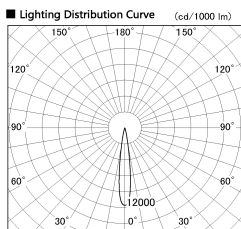

Item no. SD376-3215B9035-IK-LX

Series Name: Versa L-G Tracklight (Lens Type In-Track) (SD376-IK-LX)

■ Direct Horizontal Illuminance SD376-3215B9035-IK-LX

φ	Illuminance Angle	Beam Angle	Vertical Illuminance (lx)	
1	14°	15°	122600	
240	50000		30650	
1	20000		13620	
2	10000		7660	
480	5000		4900	
2			3410	
730			2500	
3			1920	
980				
m	1	0	1	2

Installation	Track mount
Type	
Fixture wattage	32W
Beam angle	15 deg
Color Temp.	3500K
CRI	Ra>90
Luminous	2616 lm
Body	Die-cast aluminum alloy
Body finish	Black
Trim finish	Black
Reflector finish	N/A
IP Rate	IP20
Light source	COB module
Input Voltage	AC220~240V
Dimming Type	Non-Dimmable
Certificate	CE, CCC
Cut Hole	N/A