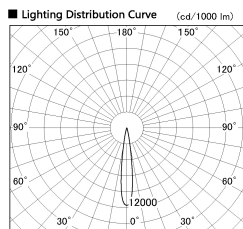

Item no. SD376-3215B9035-IK-LX

Series Name: Versa L-G Tracklight (Lens Type In-Track) (SD376-IK-LX)

■ Direct Horizontal Illuminance SD376-3215B9035-IK-LX

| φ | Illuminance Angle | Beam Angle | Vertical Illuminance (lx) |
|-----|-------------------|------------|---------------------------|
| 240 | 14° | 15° | 122600 |
| 1 | 5000 | | 30650 |
| | 20000 | | 13620 |
| 480 | 2 | | 7660 |
| | 10000 | | 4900 |
| 730 | 3 | | 3410 |
| | 5000 | | 2500 |
| 980 | m | 1 0 1 2 | 1920 |

| | |
|------------------|---|
| Installation | Track mount |
| Type | Versa L-G Tracklight (Lens Type In-Track) (SD376-IK-LX) |
| Fixture wattage | 32W |
| Beam angle | 15 deg |
| Color Temp. | 3500K |
| CRI | Ra>90 |
| Luminous | 2616 lm |
| Body | Die-cast aluminum alloy |
| Body finish | Black |
| Trim finish | Black |
| Reflector finish | N/A |
| IP Rate | IP20 |
| Light source | COB module |
| Input Voltage | AC220~240V |
| Dimming Type | Non-Dimmable |
| Certificate | CE, CCC |
| Cut Hole | N/A |