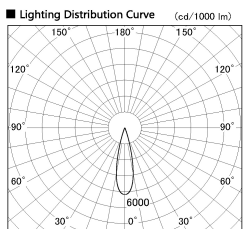

Item no. SD376-3225B9035-IK-LX

Series Name: Versa L-G Tracklight (Lens Type In-Track) (SD376-IK-LX)

■ Direct Horizontal Illuminance SD376-3225B9035-IK-LX

Illuminance Angle	Beam Angle	Vertical Illuminance (lx)
24°	25°	55210
		13800
		6130
		3450
		2210
		1530
		1130
		860

Installation	Track mount
Type	
Fixture wattage	32W
Beam angle	25 deg
Color Temp.	3500K
CRI	Ra>90
Luminous	2747 lm
Body	Die-cast aluminum alloy
Body finish	Black
Trim finish	Black
Reflector finish	N/A
IP Rate	IP20
Light source	COB module
Input Voltage	AC220~240V
Dimming Type	Non-Dimmable
Certificate	CE, CCC
Cut Hole	N/A