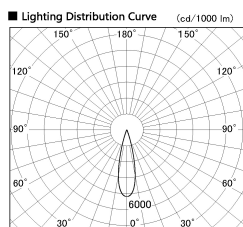

Item no. SD376-3225B9035-IK-LX

Series Name: Versa L-G Tracklight (Lens Type In-Track) (SD376-IK-LX)

■ Direct Horizontal Illuminance SD376-3225B9035-IK-LX

Illuminance Angle	Beam Angle	Vertical Illuminance (lx)
24°	25°	55210
		13800
		6130
		3450
		2210
		1530
		1130
		860

Installation	Track mount
Type	Versa L-G Tracklight (Lens Type In-Track) (SD376-IK-LX)
Fixture wattage	32W
Beam angle	25 deg
Color Temp.	3500K
CRI	Ra>90
Luminous	2747 lm
Body	Die-cast aluminum alloy
Body finish	Black
Trim finish	Black
Reflector finish	N/A
IP Rate	IP20
Light source	COB module
Input Voltage	AC220~240V
Dimming Type	Non-Dimmable
Certificate	CE, CCC
Cut Hole	N/A